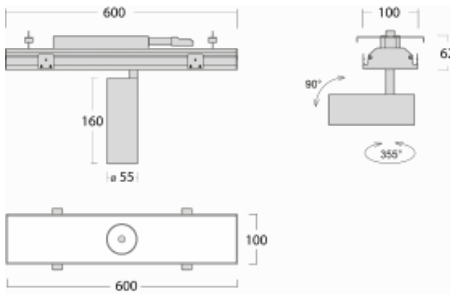

# Rofo

250S-K0CU-10GDD/940, W

Type of installation	Recessed
Light distribution	Direct
Luminaire shape	Linear
Colour of the luminaires	White
Material	Aluminium
Lifetime	L80/B20 50 000 hours
Warranty	5 years
Description of luminaires	Luminaire recessed
item description	Knauf; Adels connector

**Technical drawing**

**Curve**

Dimensions	600 mm × 100 mm × 62 mm
Light source	LED MODUL
Type of optical system	Reflector
Luminous flux*	1250 lm
Colour Temperature	4000 K cool white
Luminous efficacy	92 lm/W
MacAdam Light source	3
Colour rendering index	90
Beam angle	27°