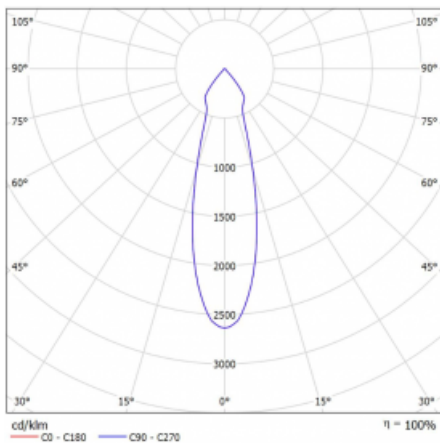

# Rofo

250S-K0CU-10GDD/940, W

Type of installation	Recessed
Light distribution	Direct
Luminaire shape	Linear
Colour of the luminaires	White
Material	Aluminium
Lifetime	L80/B20 50 000 hours
Warranty	5 years
Description of luminaires	Luminaire recessed
item description	Knauf; Adels connector

**Technical drawing**

**Curve**

Dimensions	600 mm × 100 mm × 62 mm
Light source	LED MODUL
Type of optical system	Reflector
Luminous flux*	1250 lm
Colour Temperature	4000 K cool white
Luminous efficacy	92 lm/W
MacAdam Light source	3
Colour rendering index	90
Beam angle	27°