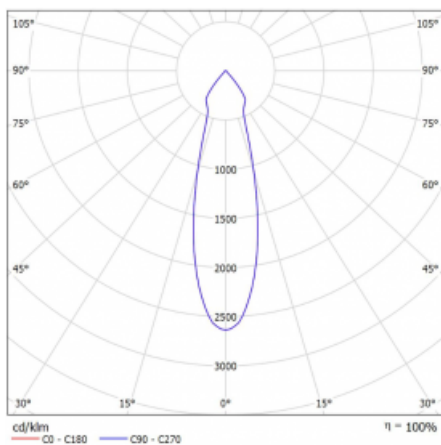

**Technical drawing**

 Dimensions 600 mm × 100 mm × 62 mm  
(l × w × h mm)

Light source LED MODUL

DIR optical system Reflector

Luminous flux\* 1250 lm

Colour Temperature 4000 K cool white

Luminous efficacy 92 lm/W

MacAdam Light source 3

Colour rendering index 90

Beam angle 27°

**Curve**

Luminaire power input\* 13.6 W

---

Connection of the luminaires DALI

---