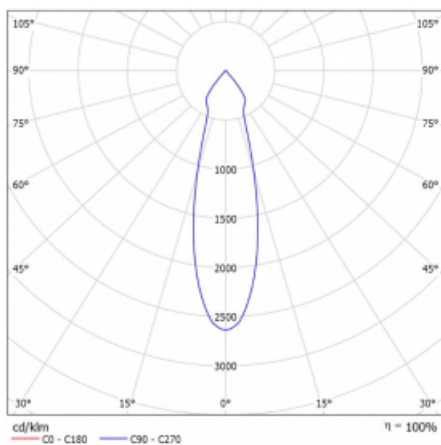

# Rofo

250S-K0CU-10GDD/930, W

**Technical drawing**

**Curve**

Type of installation	Recessed
Light distribution	Direct
Luminaire shape	Linear
Colour of the luminaires	White
Material	Aluminium
Lifetime	L80/B20 50 000 hours
Warranty	5 years
Description of luminaires	Luminaire recessed
item description	Knauf; Adels connector
Dimensions (l × w × h mm)	600 mm × 100 mm × 62 mm
Light source	LED MODUL
DIR optical system	Reflector
Luminous flux*	1200 lm
Colour Temperature	3000 K warm white
Luminous efficacy	88 lm/W
MacAdam Light source	3
Colour rendering index	90
Beam angle	27°