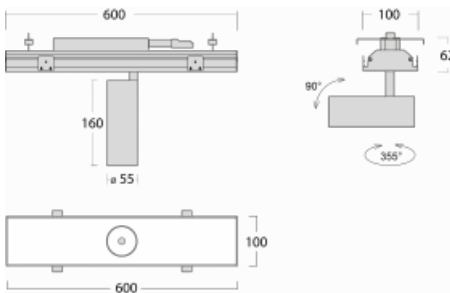

Luminaire

Rofo

250S-K0CU-10GDD/930, W

Type of installation	Recessed
Light distribution	Direct
Luminaire shape	Linear
Colour of the luminaires	White
Material	Aluminium
Lifetime	L80/B20 50 000 hours
Warranty	5 years
Description of luminaires	Luminaire recessed
item description	Knauf; Adels connector

Technical drawing

Curve

Dimensions	600 mm × 100 mm × 62 mm
Light source	LED MODUL
Type of optical system	Reflector
Luminous flux*	1200 lm
Colour Temperature	3000 K warm white
Luminous efficacy	88 lm/W
MacAdam Light source	3
Colour rendering index	90
Beam angle	27°