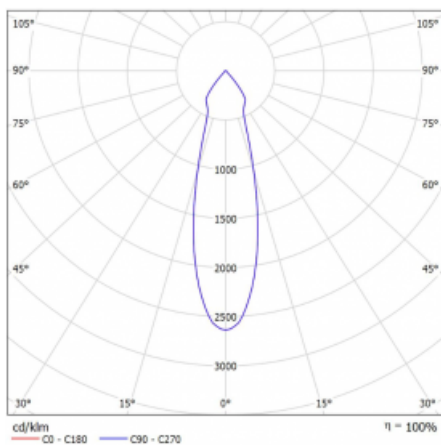

Luminaire

Rofo

250S-K0CU-10GDD/930, W

Type of installation	Recessed
Light distribution	Direct
Luminaire shape	Linear
Colour of the luminaires	White
Material	Aluminium
Lifetime	L80/B20 50 000 hours
Warranty	5 years
Description of luminaires	Luminaire recessed
item description	Knauf; Adels connector

Technical drawing

Curve

Dimensions	600 mm × 100 mm × 62 mm
Light source	LED MODUL
Type of optical system	Reflector
Luminous flux*	1200 lm
Colour Temperature	3000 K warm white
Luminous efficacy	88 lm/W
MacAdam Light source	3
Colour rendering index	90
Beam angle	27°