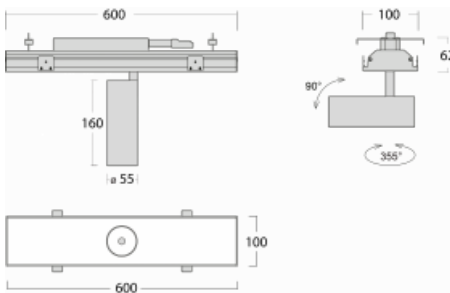

# Rofo

250S-K0CU-10GDD/930, W

**Technical drawing**

**Curve**

Type of installation	Recessed
Light distribution	Direct
Luminaire shape	Linear
Colour of the luminaires	White
Material	Aluminium
Lifetime	L80/B20 50 000 hours
Warranty	5 years
Description of luminaires	Luminaire recessed
item description	Knauf; Adels connector
Dimensions (l × w × h mm)	600 mm × 100 mm × 62 mm
Light source	LED MODUL
DIR optical system	Reflector
Luminous flux*	1200 lm
Colour Temperature	3000 K warm white
Luminous efficacy	88 lm/W
MacAdam Light source	3
Colour rendering index	90
Beam angle	27°