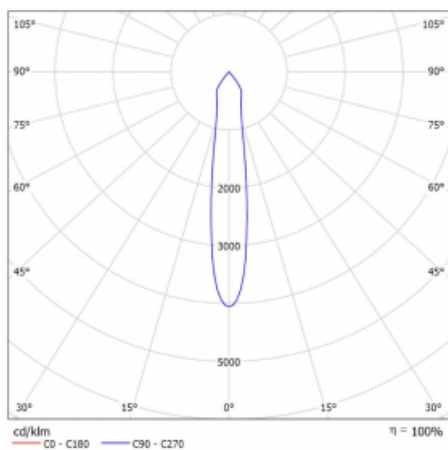

Luminaire

Rofo

250S-KOCS-30GGE/940, W

Type of installation	Recessed
Light distribution	Direct
Luminaire shape	Linear
Colour of the luminaires	White
Material	Aluminium
Lifetime	L80/B20 50 000 hours
Warranty	5 years
Description of luminaires	Luminaire recessed
item description	Knauf; Adels connector

Technical drawing

Dimensions 600 mm × 100 mm × 62 mm

Light source LED MODUL

Type of optical system Reflector

Luminous flux* 1750 lm

Colour Temperature 4000 K cool white

Luminous efficacy 88 lm/W

MacAdam Light source 3

Colour rendering index 90

Beam angle 17°

Curve

Luminaire power input*	60 W
Connection of the luminaires	ON/OFF
Electrical voltage	220-240V
Frequency	50/60Hz

 **CE** IP 20

*±10 %