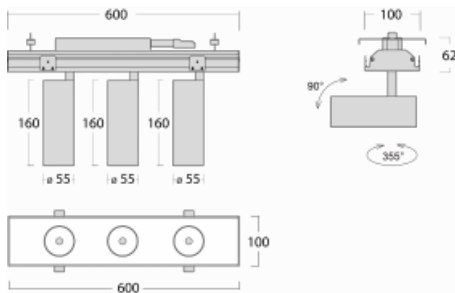

Luminaire

Rofo

250S-KOCS-30GGE/940, W

Type of installation	Recessed
Light distribution	Direct
Luminaire shape	Linear
Colour of the luminaires	White
Material	Aluminium
Lifetime	L80/B20 50 000 hours
Warranty	5 years
Description of luminaires	Luminaire recessed
item description	Knauf; Adels connector

Technical drawing

Dimensions 600 mm × 100 mm × 62 mm

Light source LED MODUL

Type of optical system Reflector

Luminous flux* 1750 lm

Colour Temperature 4000 K cool white

Luminous efficacy 88 lm/W

MacAdam Light source 3

Colour rendering index 90

Beam angle 17°

Curve

Luminaire power input*	60 W
Connection of the luminaires	ON/OFF
Electrical voltage	220-240V
Frequency	50/60Hz

 **CE** IP 20

*±10 %