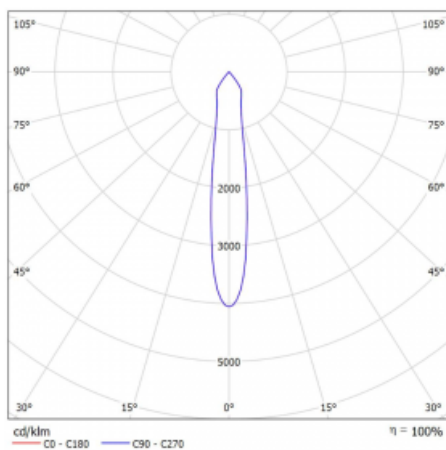

Luminaire

Rofo

250S-K0CS-30GGD/940, W

Type of installation	Recessed
Light distribution	Direct
Luminaire shape	Linear
Colour of the luminaires	White
Material	Aluminium
Lifetime	L80/B20 50 000 hours
Warranty	5 years
Description of luminaires	Luminaire recessed
item description	Knauf; Adels connector

Technical drawing

Curve

Dimensions	600 mm × 100 mm × 62 mm
Light source	LED MODUL
Type of optical system	Reflector
Luminous flux*	1750 lm
Colour Temperature	4000 K cool white
Luminous efficacy	88 lm/W
MacAdam Light source	3
Colour rendering index	90
Beam angle	17°