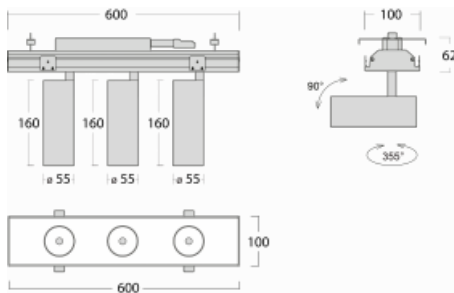

Luminaire

Rofo

250S-K0CS-30GGD/940, W

Type of installation	Recessed
Light distribution	Direct
Luminaire shape	Linear
Colour of the luminaires	White
Material	Aluminium
Lifetime	L80/B20 50 000 hours
Warranty	5 years
Description of luminaires	Luminaire recessed
item description	Knauf; Adels connector

Technical drawing

Curve

Dimensions	600 mm × 100 mm × 62 mm
Light source	LED MODUL
Type of optical system	Reflector
Luminous flux*	1750 lm
Colour Temperature	4000 K cool white
Luminous efficacy	88 lm/W
MacAdam Light source	3
Colour rendering index	90
Beam angle	17°