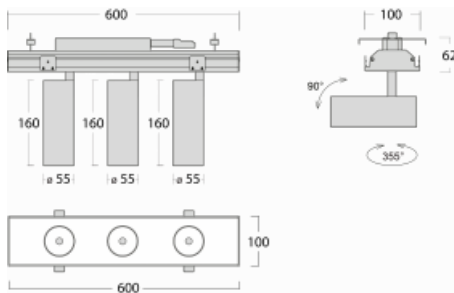

Luminaire

Rofo

250S-K0CS-30GDE/930, W

Type of installation	Recessed
Light distribution	Direct
Luminaire shape	Linear
Colour of the luminaires	White
Material	Aluminium
Lifetime	L80/B20 50 000 hours
Warranty	5 years
Description of luminaires	Luminaire recessed
item description	Knauf; Adels connector

Technical drawing

Curve

Dimensions	600 mm × 100 mm × 62 mm
Light source	LED MODUL
Type of optical system	Reflector
Luminous flux*	1200 lm
Colour Temperature	3000 K warm white
Luminous efficacy	88 lm/W
MacAdam Light source	3
Colour rendering index	90
Beam angle	17°

Luminaire power input*	40.8 W
Connection of the luminaires	ON/OFF
Electrical voltage	220-240V
Frequency	50/60Hz

  IP 20

*±10 %