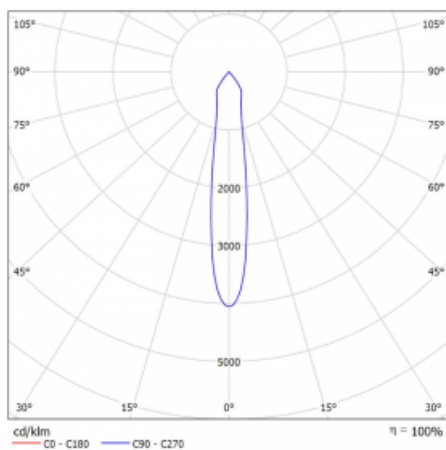

Luminaire

Rofo

250S-K0CS-30GDE/930, W

Type of installation	Recessed
Light distribution	Direct
Luminaire shape	Linear
Colour of the luminaires	White
Material	Aluminium
Lifetime	L80/B20 50 000 hours
Warranty	5 years
Description of luminaires	Luminaire recessed
item description	Knauf; Adels connector

Technical drawing

Curve

Dimensions	600 mm × 100 mm × 62 mm
Light source	LED MODUL
Type of optical system	Reflector
Luminous flux*	1200 lm
Colour Temperature	3000 K warm white
Luminous efficacy	88 lm/W
MacAdam Light source	3
Colour rendering index	90
Beam angle	17°