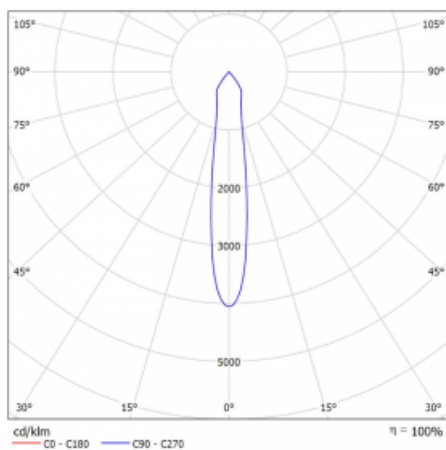

Luminaire

Rofo

250S-K0CS-30GDD/930, W

Type of installation	Recessed
Light distribution	Direct
Luminaire shape	Linear
Colour of the luminaires	White
Material	Aluminium
Lifetime	L80/B20 50 000 hours
Warranty	5 years
Description of luminaires	Luminaire recessed
item description	Knauf; Adels connector

Technical drawing

Curve

Dimensions	600 mm × 100 mm × 62 mm
Light source	LED MODUL
Type of optical system	Reflector
Luminous flux*	1200 lm
Colour Temperature	3000 K warm white
Luminous efficacy	88 lm/W
MacAdam Light source	3
Colour rendering index	90
Beam angle	17°