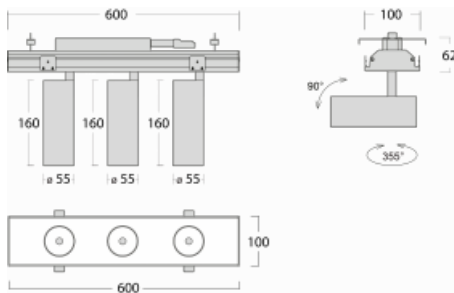

Luminaire

Rofo

250S-K0CS-30GDD/930, W

Type of installation	Recessed
Light distribution	Direct
Luminaire shape	Linear
Colour of the luminaires	White
Material	Aluminium
Lifetime	L80/B20 50 000 hours
Warranty	5 years
Description of luminaires	Luminaire recessed
item description	Knauf; Adels connector

Technical drawing

Curve

Dimensions	600 mm × 100 mm × 62 mm
Light source	LED MODUL
Type of optical system	Reflector
Luminous flux*	1200 lm
Colour Temperature	3000 K warm white
Luminous efficacy	88 lm/W
MacAdam Light source	3
Colour rendering index	90
Beam angle	17°

Luminaire power input* 40.8 W

Connection of the luminaires DALI

Electrical voltage 220-240V

Frequency 50/60Hz

  IP 20

*±10 %