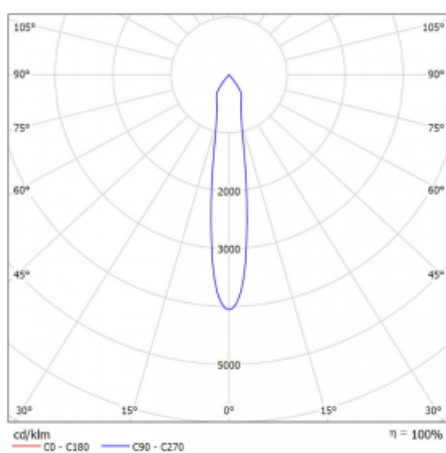

**Technical drawing**

 Dimensions 600 mm × 100 mm × 62 mm  
 (l × w × h mm)

Light source LED MODUL

DIR optical system Reflector

Luminous flux\* 1750 lm

Colour Temperature 4000 K cool white

Luminous efficacy 88 lm/W

MacAdam Light source 3

Colour rendering index 90

Beam angle 17°

**Curve**

Luminaire power input*	40 W
Connection of the luminaires	ON/OFF
Electrical voltage	220-240V
Frequency	50/60Hz

  IP 20

\*±10 %