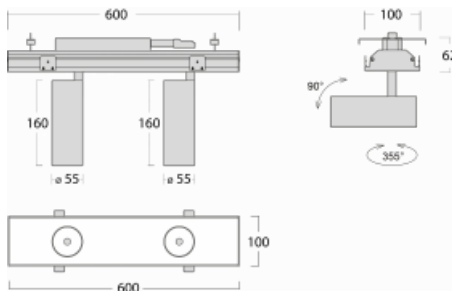

# Rofo

**250S-KOCS-20GGE/940, W**

Type of installation	Recessed
Light distribution	Direct
Luminaire shape	Linear
Colour of the luminaires	White
Material	Aluminium
Lifetime	L80/B20 50 000 hours
Warranty	5 years
Description of luminaires	Luminaire recessed
item description	Knauf; Adels connector

**Technical drawing**

 Dimensions 600 mm × 100 mm × 62 mm  
 (l × w × h mm)

Light source LED MODUL

DIR optical system Reflector

Luminous flux\* 1750 lm

Colour Temperature 4000 K cool white

Luminous efficacy 88 lm/W