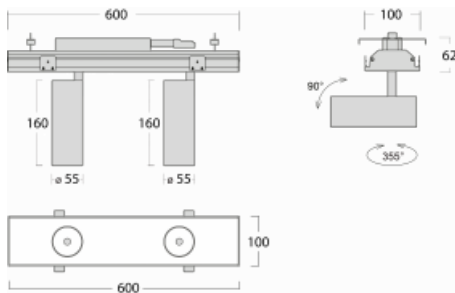

Luminaire

Rofo

250S-KOCS-20GGE/940, W

Type of installation	Recessed
Light distribution	Direct
Luminaire shape	Linear
Colour of the luminaires	White
Material	Aluminium
Lifetime	L80/B20 50 000 hours
Warranty	5 years
Description of luminaires	Luminaire recessed
item description	Knauf; Adels connector

Technical drawing

Curve

Dimensions	600 mm × 100 mm × 62 mm
Light source	LED MODUL
Type of optical system	Reflector
Luminous flux*	1750 lm
Colour Temperature	4000 K cool white
Luminous efficacy	88 lm/W
MacAdam Light source	3
Colour rendering index	90
Beam angle	17°