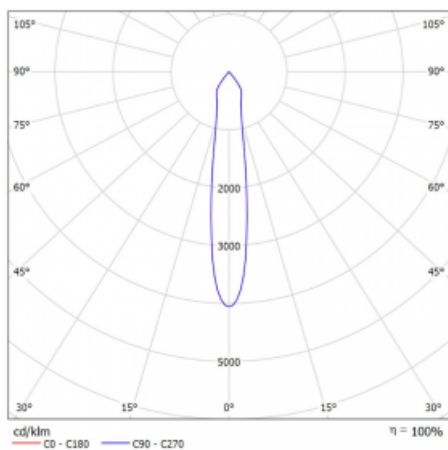

Luminaire

Rofo

250S-KOCS-20GGE/940, W

Type of installation	Recessed
Light distribution	Direct
Luminaire shape	Linear
Colour of the luminaires	White
Material	Aluminium
Lifetime	L80/B20 50 000 hours
Warranty	5 years
Description of luminaires	Luminaire recessed
item description	Knauf; Adels connector

Technical drawing

Curve

Dimensions	600 mm × 100 mm × 62 mm
Light source	LED MODUL
Type of optical system	Reflector
Luminous flux*	1750 lm
Colour Temperature	4000 K cool white
Luminous efficacy	88 lm/W
MacAdam Light source	3
Colour rendering index	90
Beam angle	17°