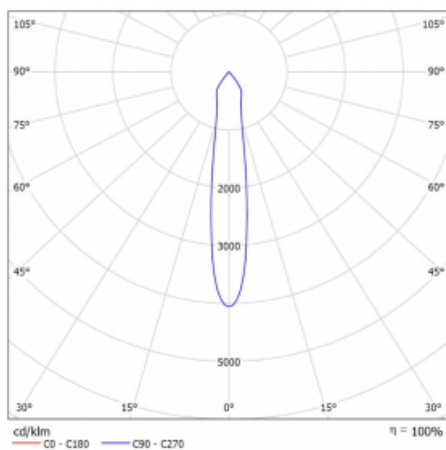

**Technical drawing**

 Dimensions 600 mm × 100 mm × 62 mm  
(l × w × h mm)

Light source LED MODUL

DIR optical system Reflector

Luminous flux\* 1650 lm

Colour Temperature 3000 K warm white

Luminous efficacy 83 lm/W

MacAdam Light source 3

Colour rendering index 90

Beam angle 17°

**Curve**

Luminaire power input*	40 W
Connection of the luminaires	ON/OFF
Electrical voltage	220-240V
Frequency	50/60Hz

  IP 20

\*±10 %