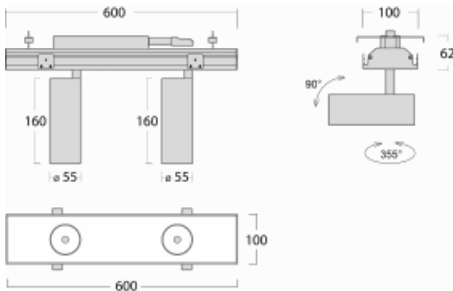

Luminaire

Rofo

250S-KOCS-20GGE/930, W

Type of installation	Recessed
Light distribution	Direct
Luminaire shape	Linear
Colour of the luminaires	White
Material	Aluminium
Lifetime	L80/B20 50 000 hours
Warranty	5 years
Description of luminaires	Luminaire recessed
item description	Knauf; Adels connector

Technical drawing

Curve

Dimensions	600 mm × 100 mm × 62 mm
Light source	LED MODUL
Type of optical system	Reflector
Luminous flux*	1650 lm
Colour Temperature	3000 K warm white
Luminous efficacy	83 lm/W
MacAdam Light source	3
Colour rendering index	90
Beam angle	17°