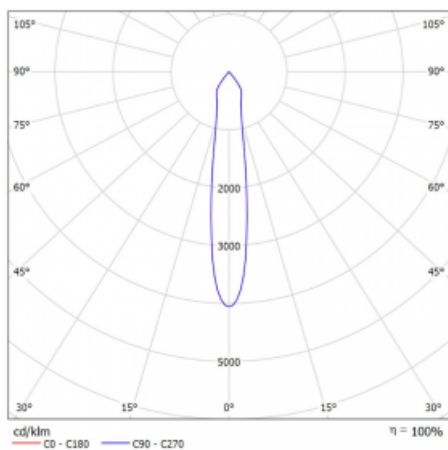

Luminaire

Rofo

250S-KOCS-20GGE/930, W

Type of installation	Recessed
Light distribution	Direct
Luminaire shape	Linear
Colour of the luminaires	White
Material	Aluminium
Lifetime	L80/B20 50 000 hours
Warranty	5 years
Description of luminaires	Luminaire recessed
item description	Knauf; Adels connector

Technical drawing

Curve

Dimensions	600 mm × 100 mm × 62 mm
Light source	LED MODUL
Type of optical system	Reflector
Luminous flux*	1650 lm
Colour Temperature	3000 K warm white
Luminous efficacy	83 lm/W
MacAdam Light source	3
Colour rendering index	90
Beam angle	17°