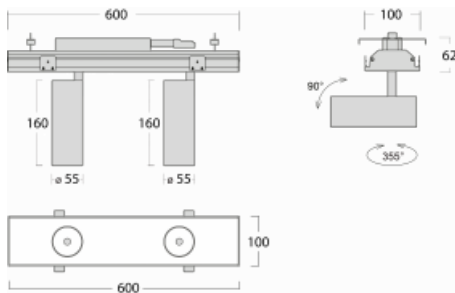

Luminaire

Rofo

250S-K0CS-20GGD/940, W

Type of installation	Recessed
Light distribution	Direct
Luminaire shape	Linear
Colour of the luminaires	White
Material	Aluminium
Lifetime	L80/B20 50 000 hours
Warranty	5 years
Description of luminaires	Luminaire recessed
item description	Knauf; Adels connector

Technical drawing

Dimensions 600 mm × 100 mm × 62 mm

Light source LED MODUL

Type of optical system Reflector

Luminous flux* 1750 lm

Colour Temperature 4000 K cool white

Luminous efficacy 88 lm/W

MacAdam Light source 3

Colour rendering index 90

Beam angle 17°

Curve

Luminaire power input*	40 W
Connection of the luminaires	DALI
Electrical voltage	220-240V
Frequency	50/60Hz

  IP 20

*±10 %