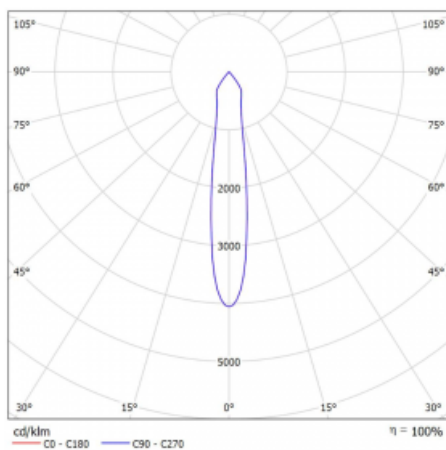

Luminaire

Rofo

250S-K0CS-20GGD/940, W

Type of installation	Recessed
Light distribution	Direct
Luminaire shape	Linear
Colour of the luminaires	White
Material	Aluminium
Lifetime	L80/B20 50 000 hours
Warranty	5 years
Description of luminaires	Luminaire recessed
item description	Knauf; Adels connector

Technical drawing

Curve

Dimensions (l × w × h mm)	600 mm × 100 mm × 62 mm
Light source	LED MODUL
DIR optical system	Reflector
Luminous flux*	1750 lm
Colour Temperature	4000 K cool white
Luminous efficacy	88 lm/W
MacAdam Light source	3
Colour rendering index	90
Beam angle	17°