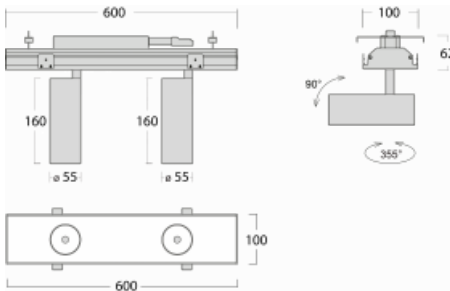

Luminaire

Rofo

250S-K0CS-20GGD/940, W

Type of installation	Recessed
Light distribution	Direct
Luminaire shape	Linear
Colour of the luminaires	White
Material	Aluminium
Lifetime	L80/B20 50 000 hours
Warranty	5 years
Description of luminaires	Luminaire recessed
item description	Knauf; Adels connector

Technical drawing

Curve

Dimensions (l × w × h mm)	600 mm × 100 mm × 62 mm
Light source	LED MODUL
DIR optical system	Reflector
Luminous flux*	1750 lm
Colour Temperature	4000 K cool white
Luminous efficacy	88 lm/W
MacAdam Light source	3
Colour rendering index	90
Beam angle	17°

Luminaire power input*	40 W
Connection of the luminaires	DALI
Electrical voltage	220-240V
Frequency	50/60Hz

  IP 20

*±10 %