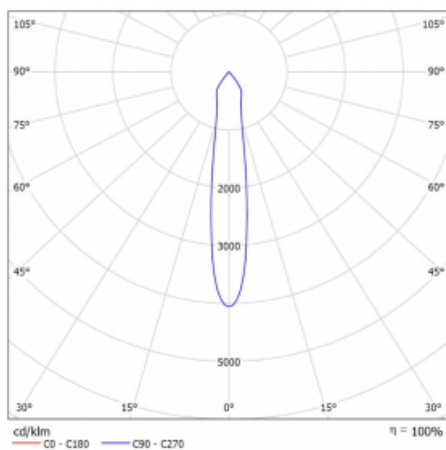

Luminaire

Rofo

250S-K0CS-20GGD/940, W

Type of installation	Recessed
Light distribution	Direct
Luminaire shape	Linear
Colour of the luminaires	White
Material	Aluminium
Lifetime	L80/B20 50 000 hours
Warranty	5 years
Description of luminaires	Luminaire recessed
item description	Knauf; Adels connector

Technical drawing

Dimensions 600 mm × 100 mm × 62 mm

Light source LED MODUL

Type of optical system Reflector

Luminous flux* 1750 lm

Colour Temperature 4000 K cool white

Luminous efficacy 88 lm/W

MacAdam Light source 3

Colour rendering index 90

Beam angle 17°

Curve

Luminaire power input*	40 W
Connection of the luminaires	DALI
Electrical voltage	220-240V
Frequency	50/60Hz

  IP 20

*±10 %