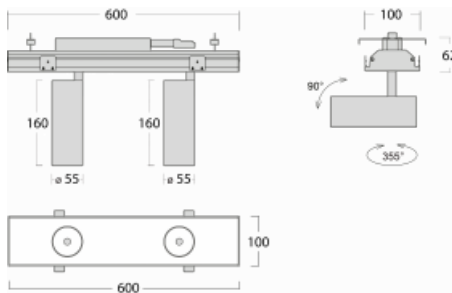

Luminaire

Rofo

250S-KOCS-20GGD/930, W

Type of installation	Recessed
Light distribution	Direct
Luminaire shape	Linear
Colour of the luminaires	White
Material	Aluminium
Lifetime	L80/B20 50 000 hours
Warranty	5 years
Description of luminaires	Luminaire recessed
item description	Knauf; Adels connector

Technical drawing

 Dimensions 600 mm × 100 mm × 62 mm
(l × w × h mm)

Light source LED MODUL

DIR optical system Reflector

Luminous flux* 1650 lm

Colour Temperature 3000 K warm white

Luminous efficacy 83 lm/W

MacAdam Light source 3

Colour rendering index 90

Beam angle 17°

Curve

Luminaire power input*	40 W
Connection of the luminaires	DALI
Electrical voltage	220-240V
Frequency	50/60Hz

  IP 20

*±10 %