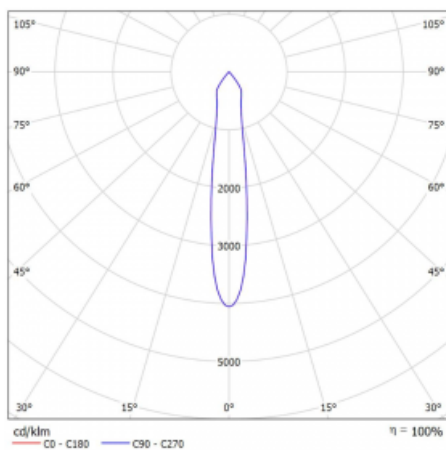

Luminaire

Rofo

250S-KOCS-20GGD/930, W

Type of installation	Recessed
Light distribution	Direct
Luminaire shape	Linear
Colour of the luminaires	White
Material	Aluminium
Lifetime	L80/B20 50 000 hours
Warranty	5 years
Description of luminaires	Luminaire recessed
item description	Knauf; Adels connector

Technical drawing

 Dimensions 600 mm × 100 mm × 62 mm
(l × w × h mm)

Light source LED MODUL

DIR optical system Reflector

Luminous flux* 1650 lm

Colour Temperature 3000 K warm white

Luminous efficacy 83 lm/W

MacAdam Light source 3

Colour rendering index 90

Beam angle 17°

Curve

Luminaire power input*	40 W
Connection of the luminaires	DALI
Electrical voltage	220-240V
Frequency	50/60Hz

  IP 20

*±10 %