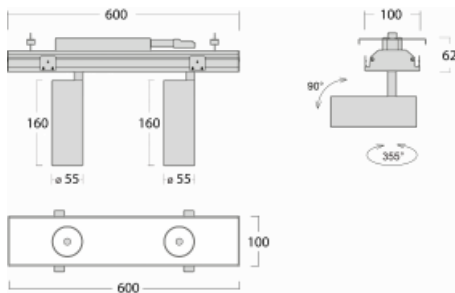

Luminaire

Rofo

250S-K0CS-20GDE/940, W

Type of installation	Recessed
Light distribution	Direct
Luminaire shape	Linear
Colour of the luminaires	White
Material	Aluminium
Lifetime	L80/B20 50 000 hours
Warranty	5 years
Description of luminaires	Luminaire recessed
item description	Knauf; Adels connector

Technical drawing

Curve

Dimensions	600 mm × 100 mm × 62 mm
Light source	LED MODUL
Type of optical system	Reflector
Luminous flux*	1250 lm
Colour Temperature	4000 K cool white
Luminous efficacy	92 lm/W
MacAdam Light source	3
Colour rendering index	90
Beam angle	17°

Luminaire power input*	27.2 W
Connection of the luminaires	ON/OFF
Electrical voltage	220-240V
Frequency	50/60Hz

  IP 20

*±10 %