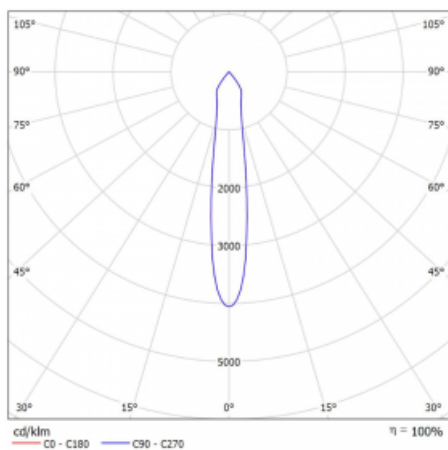

Luminaire

Rofo

250S-K0CS-20GDE/940, W

Type of installation	Recessed
Light distribution	Direct
Luminaire shape	Linear
Colour of the luminaires	White
Material	Aluminium
Lifetime	L80/B20 50 000 hours
Warranty	5 years
Description of luminaires	Luminaire recessed
item description	Knauf; Adels connector

Technical drawing

Curve

Dimensions	600 mm × 100 mm × 62 mm
Light source	LED MODUL
Type of optical system	Reflector
Luminous flux*	1250 lm
Colour Temperature	4000 K cool white
Luminous efficacy	92 lm/W
MacAdam Light source	3
Colour rendering index	90
Beam angle	17°