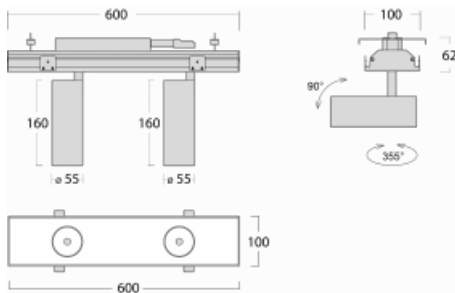

Luminaire

Rofo

250S-KOCS-20GDE/940, W

Type of installation	Recessed
Light distribution	Direct
Luminaire shape	Linear
Colour of the luminaires	White
Material	Aluminium
Lifetime	L80/B20 50 000 hours
Warranty	5 years
Description of luminaires	Luminaire recessed
item description	Knauf; Adels connector

Technical drawing

Curve

Dimensions (l × w × h mm)	600 mm × 100 mm × 62 mm
Light source	LED MODUL
DIR optical system	Reflector
Luminous flux*	1250 lm
Colour Temperature	4000 K cool white
Luminous efficacy	92 lm/W
MacAdam Light source	3
Colour rendering index	90
Beam angle	17°

Luminaire power input*	27.2 W
Connection of the luminaires	ON/OFF
Electrical voltage	220-240V
Frequency	50/60Hz

  IP 20

*±10 %