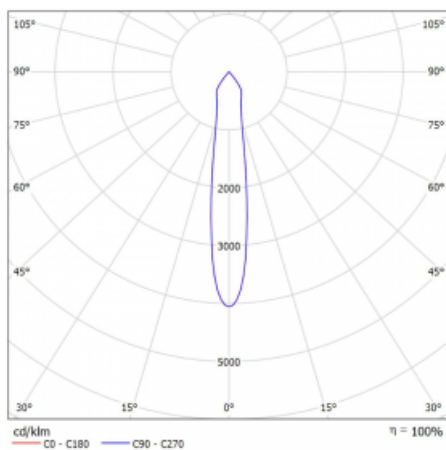

Luminaire

Rofo

250S-KOCS-20GDE/940, W

Type of installation	Recessed
Light distribution	Direct
Luminaire shape	Linear
Colour of the luminaires	White
Material	Aluminium
Lifetime	L80/B20 50 000 hours
Warranty	5 years
Description of luminaires	Luminaire recessed
item description	Knauf; Adels connector

Technical drawing

Curve

Dimensions (l × w × h mm)	600 mm × 100 mm × 62 mm
Light source	LED MODUL
DIR optical system	Reflector
Luminous flux*	1250 lm
Colour Temperature	4000 K cool white
Luminous efficacy	92 lm/W
MacAdam Light source	3
Colour rendering index	90
Beam angle	17°