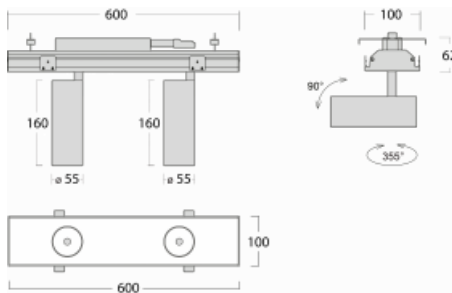

Luminaire

Rofo

250S-KOCS-20GDE/930, W

Type of installation	Recessed
Light distribution	Direct
Luminaire shape	Linear
Colour of the luminaires	White
Material	Aluminium
Lifetime	L80/B20 50 000 hours
Warranty	5 years
Description of luminaires	Luminaire recessed
item description	Knauf; Adels connector

Technical drawing

 Dimensions 600 mm × 100 mm × 62 mm
 (l × w × h mm)

Light source LED MODUL

DIR optical system Reflector

Luminous flux* 1200 lm

Colour Temperature 3000 K warm white

Luminous efficacy 88 lm/W

MacAdam Light source 3

Colour rendering index 90

Beam angle 17°

Curve

Luminaire power input*	27.2 W
Connection of the luminaires	ON/OFF
Electrical voltage	220-240V
Frequency	50/60Hz

  IP 20

*±10 %