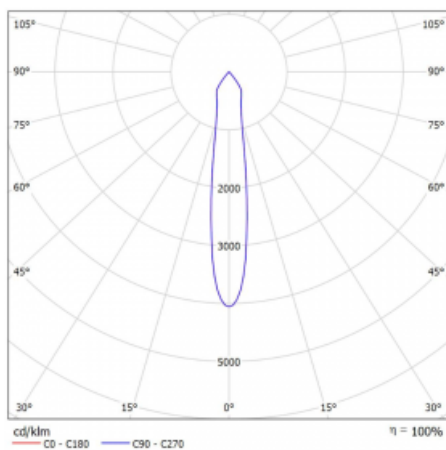

Luminaire

Rofo

250S-K0CS-20GDE/930, W

Type of installation	Recessed
Light distribution	Direct
Luminaire shape	Linear
Colour of the luminaires	White
Material	Aluminium
Lifetime	L80/B20 50 000 hours
Warranty	5 years
Description of luminaires	Luminaire recessed
item description	Knauf; Adels connector

Technical drawing

Curve

Dimensions	600 mm × 100 mm × 62 mm
Light source	LED MODUL
Type of optical system	Reflector
Luminous flux*	1200 lm
Colour Temperature	3000 K warm white
Luminous efficacy	88 lm/W
MacAdam Light source	3
Colour rendering index	90
Beam angle	17°