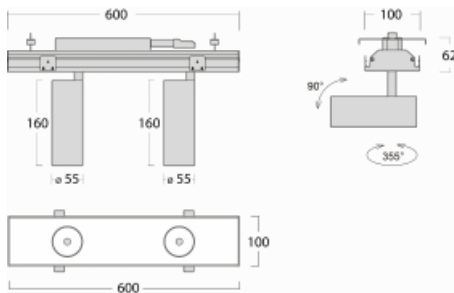

Luminaire

Rofo

250S-K0CS-20GDE/930, W

Type of installation	Recessed
Light distribution	Direct
Luminaire shape	Linear
Colour of the luminaires	White
Material	Aluminium
Lifetime	L80/B20 50 000 hours
Warranty	5 years
Description of luminaires	Luminaire recessed
item description	Knauf; Adels connector

Technical drawing

Curve

Dimensions	600 mm × 100 mm × 62 mm
Light source	LED MODUL
Type of optical system	Reflector
Luminous flux*	1200 lm
Colour Temperature	3000 K warm white
Luminous efficacy	88 lm/W
MacAdam Light source	3
Colour rendering index	90
Beam angle	17°

Luminaire power input*	27.2 W
Connection of the luminaires	ON/OFF
Electrical voltage	220-240V
Frequency	50/60Hz

  IP 20

*±10 %