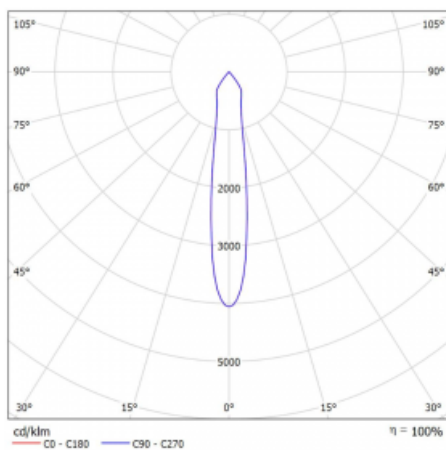

Luminaire

Rofo

250S-KOCS-20GDE/930, W

Type of installation	Recessed
Light distribution	Direct
Luminaire shape	Linear
Colour of the luminaires	White
Material	Aluminium
Lifetime	L80/B20 50 000 hours
Warranty	5 years
Description of luminaires	Luminaire recessed
item description	Knauf; Adels connector

Technical drawing

 Dimensions 600 mm × 100 mm × 62 mm
 (l × w × h mm)

Light source LED MODUL

DIR optical system Reflector

Luminous flux* 1200 lm

Colour Temperature 3000 K warm white

Luminous efficacy 88 lm/W

MacAdam Light source 3

Colour rendering index 90

Beam angle 17°

Curve

Luminaire power input*	27.2 W
Connection of the luminaires	ON/OFF
Electrical voltage	220-240V
Frequency	50/60Hz

  IP 20

*±10 %