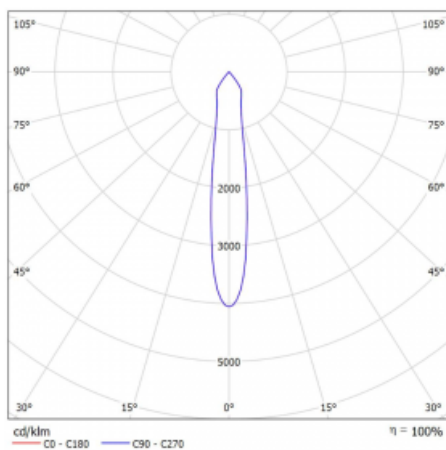

Luminaire

Rofo

250S-K0CS-20GDD/940, W

Type of installation	Recessed
Light distribution	Direct
Luminaire shape	Linear
Colour of the luminaires	White
Material	Aluminium
Lifetime	L80/B20 50 000 hours
Warranty	5 years
Description of luminaires	Luminaire recessed
item description	Knauf; Adels connector

Technical drawing

Curve

Dimensions	600 mm × 100 mm × 62 mm
Light source	LED MODUL
Type of optical system	Reflector
Luminous flux*	1250 lm
Colour Temperature	4000 K cool white
Luminous efficacy	92 lm/W
MacAdam Light source	3
Colour rendering index	90
Beam angle	17°