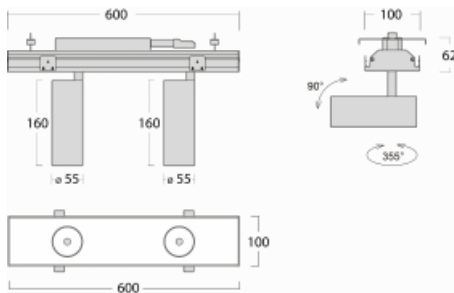

Luminaire

Rofo

250S-K0CS-20GDD/940, W

Type of installation	Recessed
Light distribution	Direct
Luminaire shape	Linear
Colour of the luminaires	White
Material	Aluminium
Lifetime	L80/B20 50 000 hours
Warranty	5 years
Description of luminaires	Luminaire recessed
item description	Knauf; Adels connector

Technical drawing

Curve

Dimensions	600 mm × 100 mm × 62 mm
Light source	LED MODUL
Type of optical system	Reflector
Luminous flux*	1250 lm
Colour Temperature	4000 K cool white
Luminous efficacy	92 lm/W
MacAdam Light source	3
Colour rendering index	90
Beam angle	17°

Luminaire power input* 27.2 W

Connection of the luminaires DALI

Electrical voltage 220-240V

Frequency 50/60Hz

  IP 20

*±10 %