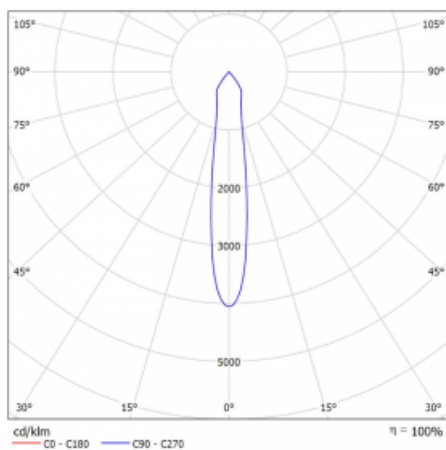

Luminaire

Rofo

250S-K0CS-20GDD/930, W

Type of installation	Recessed
Light distribution	Direct
Luminaire shape	Linear
Colour of the luminaires	White
Material	Aluminium
Lifetime	L80/B20 50 000 hours
Warranty	5 years
Description of luminaires	Luminaire recessed
item description	Knauf; Adels connector

Technical drawing

Curve

Dimensions (l × w × h mm)	600 mm × 100 mm × 62 mm
Light source	LED MODUL
DIR optical system	Reflector
Luminous flux*	1200 lm
Colour Temperature	3000 K warm white
Luminous efficacy	88 lm/W
MacAdam Light source	3
Colour rendering index	90
Beam angle	17°