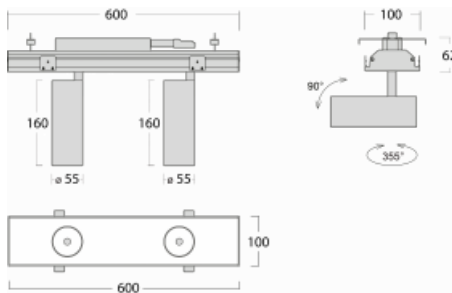

Luminaire

Rofo

250S-K0CS-20GDD/930, W

Type of installation	Recessed
Light distribution	Direct
Luminaire shape	Linear
Colour of the luminaires	White
Material	Aluminium
Lifetime	L80/B20 50 000 hours
Warranty	5 years
Description of luminaires	Luminaire recessed
item description	Knauf; Adels connector

Technical drawing

Curve

Dimensions (l × w × h mm)	600 mm × 100 mm × 62 mm
Light source	LED MODUL
DIR optical system	Reflector
Luminous flux*	1200 lm
Colour Temperature	3000 K warm white
Luminous efficacy	88 lm/W
MacAdam Light source	3
Colour rendering index	90
Beam angle	17°

Luminaire power input* 27.2 W

Connection of the luminaires DALI

Electrical voltage 220-240V

Frequency 50/60Hz

  IP 20

*±10 %