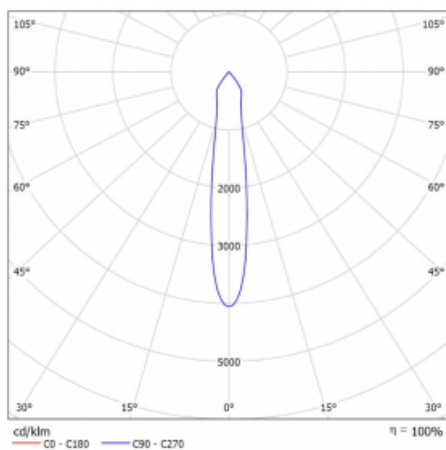

Luminaire

Rofo

250S-KOCS-10GGE/940, W

Type of installation	Recessed
Light distribution	Direct
Luminaire shape	Linear
Colour of the luminaires	White
Material	Aluminium
Lifetime	L80/B20 50 000 hours
Warranty	5 years
Description of luminaires	Luminaire recessed
item description	Knauf; Adels connector

Technical drawing

Dimensions 600 mm × 100 mm × 62 mm

Light source LED MODUL

Type of optical system Reflector

Luminous flux* 1750 lm

Colour Temperature 4000 K cool white

Luminous efficacy 88 lm/W

MacAdam Light source 3

Colour rendering index 90

Beam angle 17°

Curve

Luminaire power input*	20 W
Connection of the luminaires	ON/OFF
Electrical voltage	220-240V
Frequency	50/60Hz

  IP 20

*±10 %