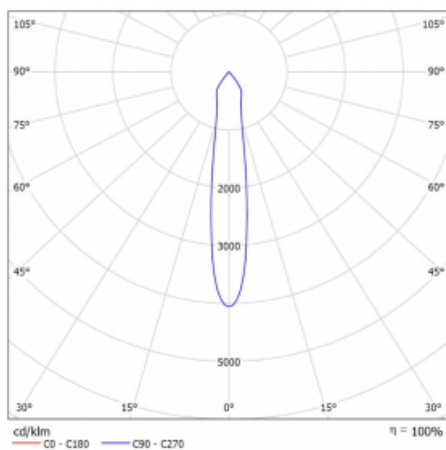

Luminaire

Rofo

250S-KOCS-10GGE/940, W

| | |
|---------------------------|------------------------|
| Type of installation | Recessed |
| Light distribution | Direct |
| Luminaire shape | Linear |
| Colour of the luminaires | White |
| Material | Aluminium |
| Lifetime | L80/B20 50 000 hours |
| Warranty | 5 years |
| Description of luminaires | Luminaire recessed |
| item description | Knauf; Adels connector |

Technical drawing

 Dimensions 600 mm × 100 mm × 62 mm
(l × w × h mm)

Light source LED MODUL

DIR optical system Reflector

Luminous flux* 1750 lm

Colour Temperature 4000 K cool white

Luminous efficacy 88 lm/W

MacAdam Light source 3

Colour rendering index 90

Beam angle 17°

Curve

| | |
|------------------------------|----------|
| Luminaire power input* | 20 W |
| Connection of the luminaires | ON/OFF |
| Electrical voltage | 220-240V |
| Frequency | 50/60Hz |