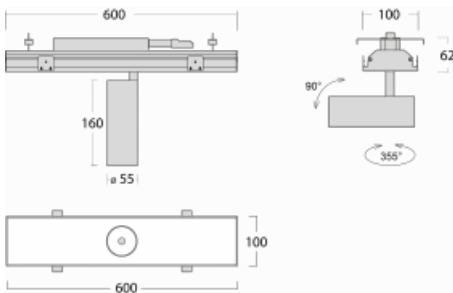

Luminaire

Rofo

250S-KOCS-10GGE/940, W

Type of installation	Recessed
Light distribution	Direct
Luminaire shape	Linear
Colour of the luminaires	White
Material	Aluminium
Lifetime	L80/B20 50 000 hours
Warranty	5 years
Description of luminaires	Luminaire recessed
item description	Knauf; Adels connector

Technical drawing

Dimensions 600 mm × 100 mm × 62 mm

Light source LED MODUL

Type of optical system Reflector

Luminous flux* 1750 lm

Colour Temperature 4000 K cool white

Luminous efficacy 88 lm/W

MacAdam Light source 3

Colour rendering index 90

Beam angle 17°

Curve

Luminaire power input*	20 W
Connection of the luminaires	ON/OFF
Electrical voltage	220-240V
Frequency	50/60Hz

  IP 20

*±10 %