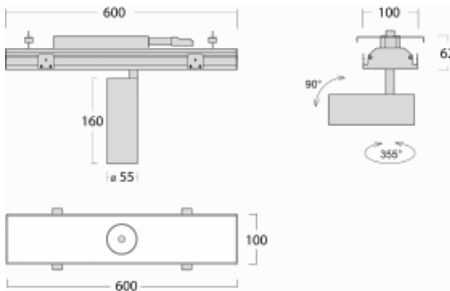

Luminaire

Rofo

250S-KOCS-10GGE/930, W

Type of installation	Recessed
Light distribution	Direct
Luminaire shape	Linear
Colour of the luminaires	White
Material	Aluminium
Lifetime	L80/B20 50 000 hours
Warranty	5 years
Description of luminaires	Luminaire recessed
item description	Knauf; Adels connector

Technical drawing

Curve

Dimensions	600 mm × 100 mm × 62 mm
Light source	LED MODUL
Type of optical system	Reflector
Luminous flux*	1650 lm
Colour Temperature	3000 K warm white
Luminous efficacy	83 lm/W
MacAdam Light source	3
Colour rendering index	90
Beam angle	17°