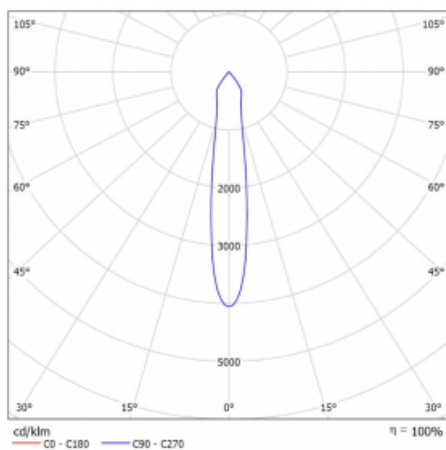

**Technical drawing**

 Dimensions 600 mm × 100 mm × 62 mm  
(l × w × h mm)

Light source LED MODUL

DIR optical system Reflector

Luminous flux\* 1650 lm

Colour Temperature 3000 K warm white

Luminous efficacy 83 lm/W

MacAdam Light source 3

Colour rendering index 90

Beam angle 17°

**Curve**

Luminaire power input*	20 W
Connection of the luminaires	ON/OFF
Electrical voltage	220-240V
Frequency	50/60Hz

  IP 20

\*±10 %