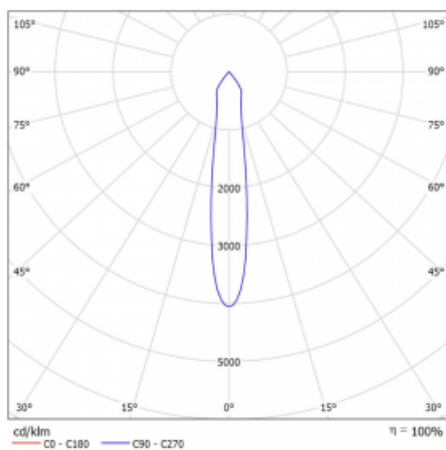

Luminaire

Rofo

250S-KOCS-10GGE/930, W

Type of installation	Recessed
Light distribution	Direct
Luminaire shape	Linear
Colour of the luminaires	White
Material	Aluminium
Lifetime	L80/B20 50 000 hours
Warranty	5 years
Description of luminaires	Luminaire recessed
item description	Knauf; Adels connector

Technical drawing

Curve

Dimensions	600 mm × 100 mm × 62 mm
Light source	LED MODUL
Type of optical system	Reflector
Luminous flux*	1650 lm
Colour Temperature	3000 K warm white
Luminous efficacy	83 lm/W
MacAdam Light source	3
Colour rendering index	90
Beam angle	17°