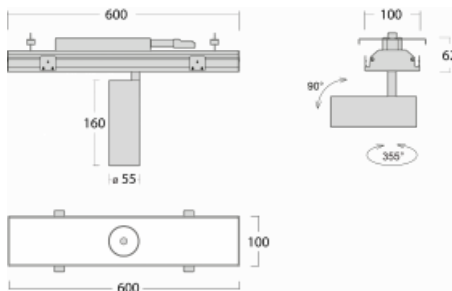

# Rofo

250S-K0CS-10GGE/930, W

Type of installation	Recessed
Light distribution	Direct
Luminaire shape	Linear
Colour of the luminaires	White
Material	Aluminium
Lifetime	L80/B20 50 000 hours
Warranty	5 years
Description of luminaires	Luminaire recessed
item description	Knauf; Adels connector

**Technical drawing**

 Dimensions 600 mm × 100 mm × 62 mm  
(l × w × h mm)

Light source LED MODUL

DIR optical system Reflector

Luminous flux\* 1650 lm

Colour Temperature 3000 K warm white

Luminous efficacy 83 lm/W