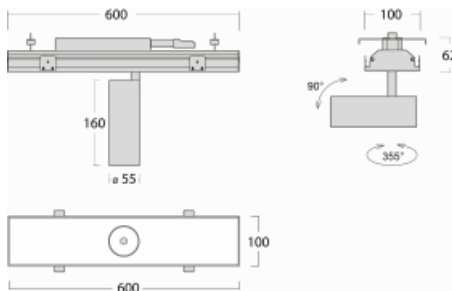

# Rofo

250S-K0CS-10GGD/940, W

Type of installation	Recessed
Light distribution	Direct
Luminaire shape	Linear
Colour of the luminaires	White
Material	Aluminium
Lifetime	L80/B20 50 000 hours
Warranty	5 years
Description of luminaires	Luminaire recessed
item description	Knauf; Adels connector

**Technical drawing**

**Curve**

Dimensions	600 mm × 100 mm × 62 mm
Light source	LED MODUL
Type of optical system	Reflector
Luminous flux*	1750 lm
Colour Temperature	4000 K cool white
Luminous efficacy	88 lm/W
MacAdam Light source	3
Colour rendering index	90
Beam angle	17°