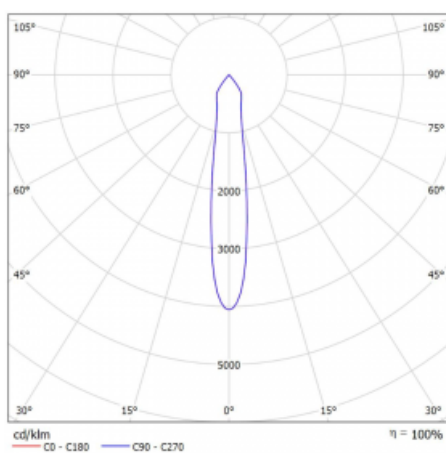

# Rofo

250S-K0CS-10GGD/940, W

Type of installation	Recessed
Light distribution	Direct
Luminaire shape	Linear
Colour of the luminaires	White
Material	Aluminium
Lifetime	L80/B20 50 000 hours
Warranty	5 years
Description of luminaires	Luminaire recessed
item description	Knauf; Adels connector

**Technical drawing**

**Curve**

Dimensions	600 mm × 100 mm × 62 mm
Light source	LED MODUL
Type of optical system	Reflector
Luminous flux*	1750 lm
Colour Temperature	4000 K cool white
Luminous efficacy	88 lm/W
MacAdam Light source	3
Colour rendering index	90
Beam angle	17°