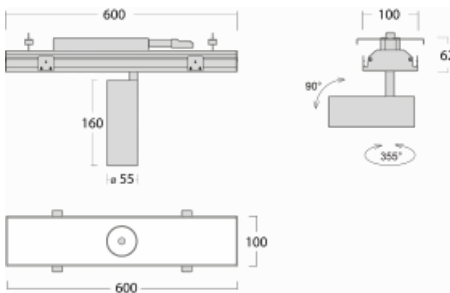

Luminaire

Rofo

250S-K0CS-10GGD/930, W

Type of installation	Recessed
Light distribution	Direct
Luminaire shape	Linear
Colour of the luminaires	White
Material	Aluminium
Lifetime	L80/B20 50 000 hours
Warranty	5 years
Description of luminaires	Luminaire recessed
item description	Knauf; Adels connector

Technical drawing

Curve

Dimensions	600 mm × 100 mm × 62 mm
Light source	LED MODUL
Type of optical system	Reflector
Luminous flux*	1650 lm
Colour Temperature	3000 K warm white
Luminous efficacy	83 lm/W
MacAdam Light source	3
Colour rendering index	90
Beam angle	17°