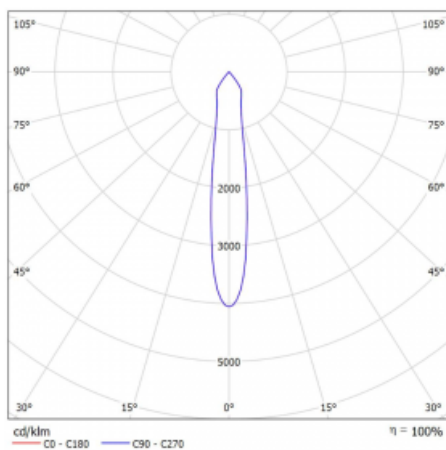

# Rofo

**250S-K0CS-10GGD/930, W**

Type of installation	Recessed
Light distribution	Direct
Luminaire shape	Linear
Colour of the luminaires	White
Material	Aluminium
Lifetime	L80/B20 50 000 hours
Warranty	5 years
Description of luminaires	Luminaire recessed
item description	Knauf; Adels connector

**Technical drawing**

**Curve**

Dimensions (l × w × h mm)	600 mm × 100 mm × 62 mm
Light source	LED MODUL
DIR optical system	Reflector
Luminous flux*	1650 lm
Colour Temperature	3000 K warm white
Luminous efficacy	83 lm/W
MacAdam Light source	3
Colour rendering index	90
Beam angle	17°