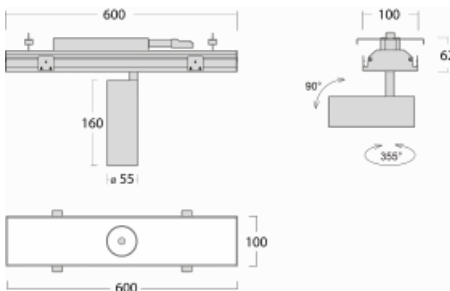

# Rofo

**250S-K0CS-10GGD/930, W**

Type of installation	Recessed
Light distribution	Direct
Luminaire shape	Linear
Colour of the luminaires	White
Material	Aluminium
Lifetime	L80/B20 50 000 hours
Warranty	5 years
Description of luminaires	Luminaire recessed
item description	Knauf; Adels connector

**Technical drawing**

**Curve**

Dimensions (l × w × h mm)	600 mm × 100 mm × 62 mm
Light source	LED MODUL
DIR optical system	Reflector
Luminous flux*	1650 lm
Colour Temperature	3000 K warm white
Luminous efficacy	83 lm/W
MacAdam Light source	3
Colour rendering index	90
Beam angle	17°