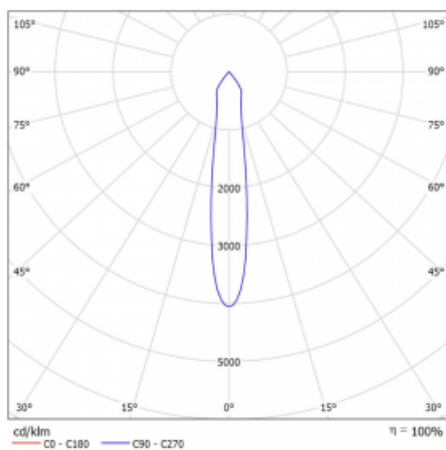

Luminaire

Rofo

250S-K0CS-10GGD/930, W

Type of installation	Recessed
Light distribution	Direct
Luminaire shape	Linear
Colour of the luminaires	White
Material	Aluminium
Lifetime	L80/B20 50 000 hours
Warranty	5 years
Description of luminaires	Luminaire recessed
item description	Knauf; Adels connector

Technical drawing

Curve

Dimensions	600 mm × 100 mm × 62 mm
Light source	LED MODUL
Type of optical system	Reflector
Luminous flux*	1650 lm
Colour Temperature	3000 K warm white
Luminous efficacy	83 lm/W
MacAdam Light source	3
Colour rendering index	90
Beam angle	17°