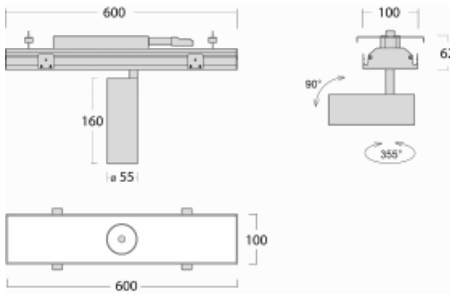

# Rofo

**250S-K0CS-10GDE/940, W**

Type of installation	Recessed
Light distribution	Direct
Luminaire shape	Linear
Colour of the luminaires	White
Material	Aluminium
Lifetime	L80/B20 50 000 hours
Warranty	5 years
Description of luminaires	Luminaire recessed
item description	Knauf; Adels connector

**Technical drawing**

Dimensions 600 mm × 100 mm × 62 mm

Light source LED MODUL

Type of optical system Reflector

Luminous flux\* 1250 lm

Colour Temperature 4000 K cool white

Luminous efficacy 92 lm/W

MacAdam Light source 3

Colour rendering index 90

Beam angle 17°

**Curve**

Luminaire power input*	13.6 W
Connection of the luminaires	ON/OFF
Electrical voltage	220-240V
Frequency	50/60Hz

  IP 20

\*±10 %