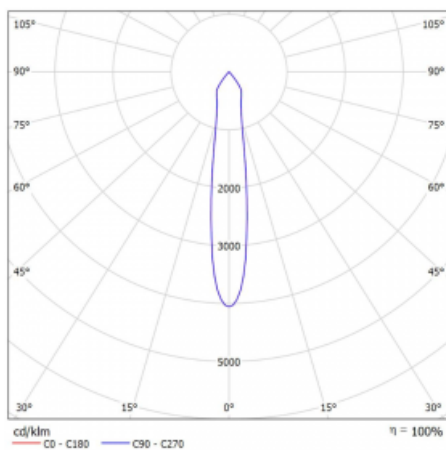

Luminaire

Rofo

250S-K0CS-10GDE/940, W

Type of installation	Recessed
Light distribution	Direct
Luminaire shape	Linear
Colour of the luminaires	White
Material	Aluminium
Lifetime	L80/B20 50 000 hours
Warranty	5 years
Description of luminaires	Luminaire recessed
item description	Knauf; Adels connector

Technical drawing

 Dimensions 600 mm × 100 mm × 62 mm
(l × w × h mm)

Light source LED MODUL

DIR optical system Reflector

Luminous flux* 1250 lm

Colour Temperature 4000 K cool white

Luminous efficacy 92 lm/W

MacAdam Light source 3

Colour rendering index 90

Beam angle 17°

Curve

Luminaire power input*	13.6 W
Connection of the luminaires	ON/OFF
Electrical voltage	220-240V
Frequency	50/60Hz

  IP 20

*±10 %