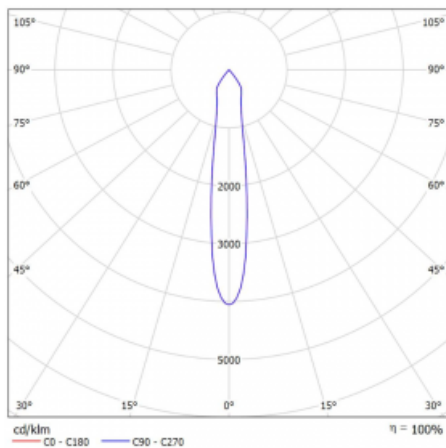

**Technical drawing**

Dimensions 600 mm × 100 mm × 62 mm

Light source LED MODUL

Type of optical system Reflector

Luminous flux\* 1250 lm

Colour Temperature 4000 K cool white

Luminous efficacy 92 lm/W

MacAdam Light source 3

Colour rendering index 90

Beam angle 17°

**Curve**

Luminaire power input*	13.6 W
Connection of the luminaires	ON/OFF
Electrical voltage	220-240V
Frequency	50/60Hz

  IP 20

\*±10 %