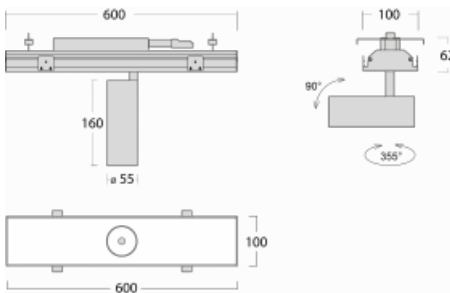

Luminaire

Rofo

250S-K0CS-10GDE/940, W

Type of installation	Recessed
Light distribution	Direct
Luminaire shape	Linear
Colour of the luminaires	White
Material	Aluminium
Lifetime	L80/B20 50 000 hours
Warranty	5 years
Description of luminaires	Luminaire recessed
item description	Knauf; Adels connector

Technical drawing

 Dimensions 600 mm × 100 mm × 62 mm
(l × w × h mm)

Light source LED MODUL

DIR optical system Reflector

Luminous flux* 1250 lm

Colour Temperature 4000 K cool white

Luminous efficacy 92 lm/W

MacAdam Light source 3

Colour rendering index 90

Beam angle 17°

Curve

Luminaire power input*	13.6 W
Connection of the luminaires	ON/OFF
Electrical voltage	220-240V
Frequency	50/60Hz

  IP 20

*±10 %