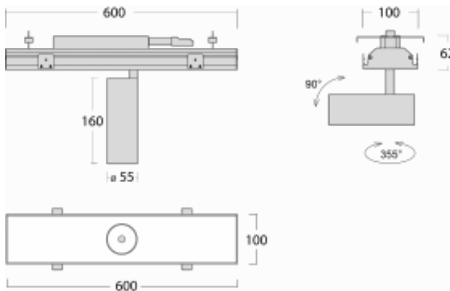

Luminaire

Rofo

250S-K0CS-10GDE/930, W

Type of installation	Recessed
Light distribution	Direct
Luminaire shape	Linear
Colour of the luminaires	White
Material	Aluminium
Lifetime	L80/B20 50 000 hours
Warranty	5 years
Description of luminaires	Luminaire recessed
item description	Knauf; Adels connector

Technical drawing

Curve

Dimensions	600 mm × 100 mm × 62 mm
Light source	LED MODUL
Type of optical system	Reflector
Luminous flux*	1200 lm
Colour Temperature	3000 K warm white
Luminous efficacy	88 lm/W
MacAdam Light source	3
Colour rendering index	90
Beam angle	17°