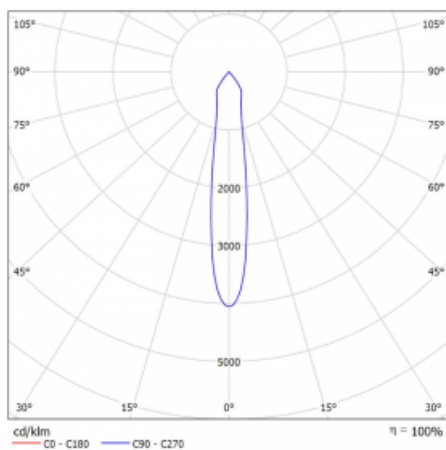

Luminaire

Rofo

250S-K0CS-10GDE/930, W

Type of installation	Recessed
Light distribution	Direct
Luminaire shape	Linear
Colour of the luminaires	White
Material	Aluminium
Lifetime	L80/B20 50 000 hours
Warranty	5 years
Description of luminaires	Luminaire recessed
item description	Knauf; Adels connector

Technical drawing

Curve

Dimensions 600 mm × 100 mm × 62 mm
(l × w × h mm)

Light source LED MODUL

DIR optical system Reflector

Luminous flux* 1200 lm

Colour Temperature 3000 K warm white

Luminous efficacy 88 lm/W

MacAdam Light source 3

Colour rendering index 90

Beam angle 17°

Luminaire power input*	13.6 W
Connection of the luminaires	ON/OFF
Electrical voltage	220-240V
Frequency	50/60Hz

  IP 20

*±10 %