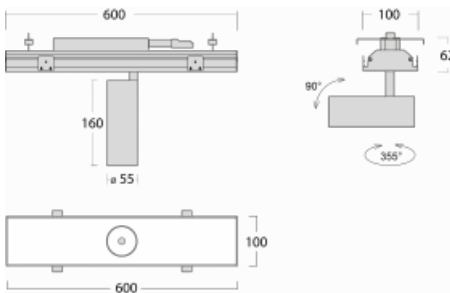

Luminaire

Rofo

250S-K0CS-10GDE/930, W

Type of installation	Recessed
Light distribution	Direct
Luminaire shape	Linear
Colour of the luminaires	White
Material	Aluminium
Lifetime	L80/B20 50 000 hours
Warranty	5 years
Description of luminaires	Luminaire recessed
item description	Knauf; Adels connector

Technical drawing

Curve

Dimensions 600 mm × 100 mm × 62 mm
(l × w × h mm)

Light source LED MODUL

DIR optical system Reflector

Luminous flux* 1200 lm

Colour Temperature 3000 K warm white

Luminous efficacy 88 lm/W

MacAdam Light source 3

Colour rendering index 90

Beam angle 17°

Luminaire power input*	13.6 W
Connection of the luminaires	ON/OFF
Electrical voltage	220-240V
Frequency	50/60Hz

  IP 20

*±10 %