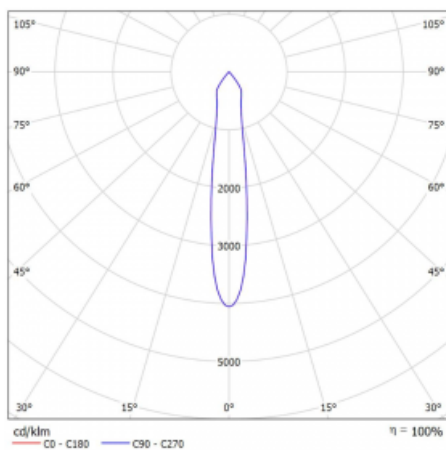

Luminaire

Rofo

250S-K0CS-10GDD/940, W

Type of installation	Recessed
Light distribution	Direct
Luminaire shape	Linear
Colour of the luminaires	White
Material	Aluminium
Lifetime	L80/B20 50 000 hours
Warranty	5 years
Description of luminaires	Luminaire recessed
item description	Knauf; Adels connector

Technical drawing

 Dimensions 600 mm × 100 mm × 62 mm
(l × w × h mm)

Light source LED MODUL

DIR optical system Reflector

Luminous flux* 1250 lm

Colour Temperature 4000 K cool white

Luminous efficacy 92 lm/W

MacAdam Light source 3

Colour rendering index 90

Beam angle 17°

Curve

Luminaire power input* 13.6 W

Connection of the luminaires DALI

Electrical voltage 220-240V

Frequency 50/60Hz