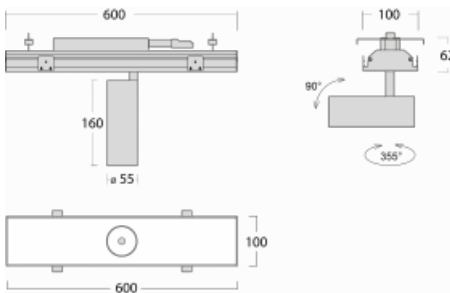

Luminaire

Rofo

250S-K0CS-10GDD/940, W

Type of installation	Recessed
Light distribution	Direct
Luminaire shape	Linear
Colour of the luminaires	White
Material	Aluminium
Lifetime	L80/B20 50 000 hours
Warranty	5 years
Description of luminaires	Luminaire recessed
item description	Knauf; Adels connector

Technical drawing

 Dimensions 600 mm × 100 mm × 62 mm
(l × w × h mm)

Light source LED MODUL

DIR optical system Reflector

Luminous flux* 1250 lm

Colour Temperature 4000 K cool white

Luminous efficacy 92 lm/W