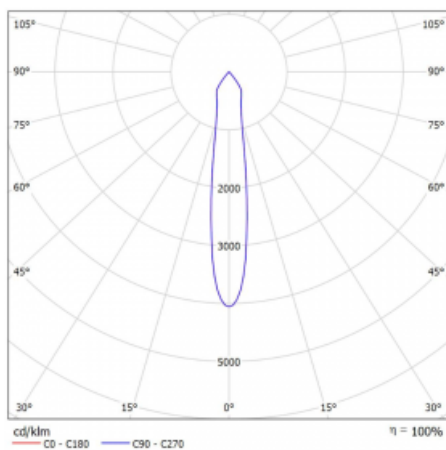

Luminaire

Rofo

250S-K0CS-10GDD/940, W

Type of installation	Recessed
Light distribution	Direct
Luminaire shape	Linear
Colour of the luminaires	White
Material	Aluminium
Lifetime	L80/B20 50 000 hours
Warranty	5 years
Description of luminaires	Luminaire recessed
item description	Knauf; Adels connector

Technical drawing

Curve

Dimensions	600 mm × 100 mm × 62 mm
Light source	LED MODUL
Type of optical system	Reflector
Luminous flux*	1250 lm
Colour Temperature	4000 K cool white
Luminous efficacy	92 lm/W
MacAdam Light source	3
Colour rendering index	90
Beam angle	17°