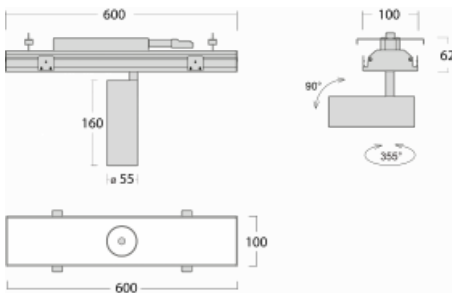

Luminaire

Rofo

250S-K0CS-10GDD/930, W

Type of installation	Recessed
Light distribution	Direct
Luminaire shape	Linear
Colour of the luminaires	White
Material	Aluminium
Lifetime	L80/B20 50 000 hours
Warranty	5 years
Description of luminaires	Luminaire recessed
item description	Knauf; Adels connector

Technical drawing

Curve

Dimensions	600 mm × 100 mm × 62 mm
Light source	LED MODUL
Type of optical system	Reflector
Luminous flux*	1200 lm
Colour Temperature	3000 K warm white
Luminous efficacy	88 lm/W
MacAdam Light source	3
Colour rendering index	90
Beam angle	17°