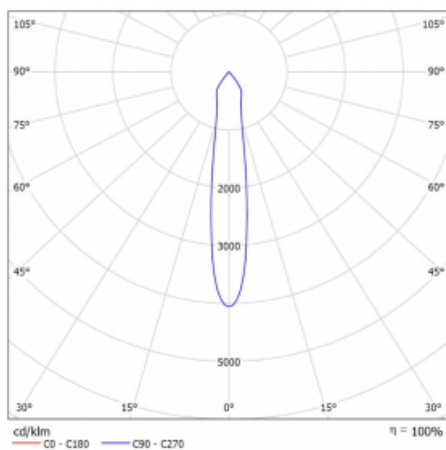

Luminaire

Rofo

250S-K0CS-10GDD/930, W

Type of installation	Recessed
Light distribution	Direct
Luminaire shape	Linear
Colour of the luminaires	White
Material	Aluminium
Lifetime	L80/B20 50 000 hours
Warranty	5 years
Description of luminaires	Luminaire recessed
item description	Knauf; Adels connector

Technical drawing

 Dimensions 600 mm × 100 mm × 62 mm
 (l × w × h mm)

Light source LED MODUL

DIR optical system Reflector

Luminous flux* 1200 lm

Colour Temperature 3000 K warm white

Luminous efficacy 88 lm/W

MacAdam Light source 3

Colour rendering index 90

Beam angle 17°

Curve

Luminaire power input* 13.6 W

Connection of the luminaires DALI

Electrical voltage 220-240V

Frequency 50/60Hz