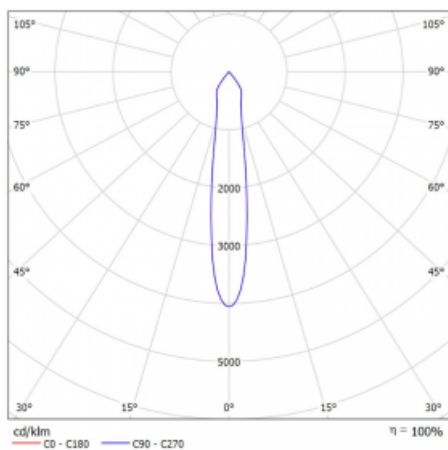

Luminaire

Rofo

250S-K0CS-10GDD/930, W

Type of installation	Recessed
Light distribution	Direct
Luminaire shape	Linear
Colour of the luminaires	White
Material	Aluminium
Lifetime	L80/B20 50 000 hours
Warranty	5 years
Description of luminaires	Luminaire recessed
item description	Knauf; Adels connector

Technical drawing

Curve

Dimensions	600 mm × 100 mm × 62 mm
Light source	LED MODUL
Type of optical system	Reflector
Luminous flux*	1200 lm
Colour Temperature	3000 K warm white
Luminous efficacy	88 lm/W
MacAdam Light source	3
Colour rendering index	90
Beam angle	17°