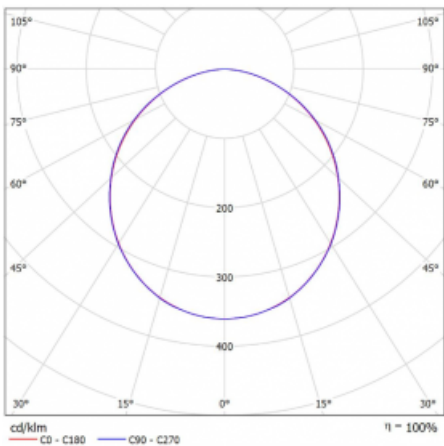

Luminaire

Rofo

250S-K0CK-40GGD/840, W

Type of installation	Recessed
Light distribution	Direct
Luminaire shape	Linear
Colour of the luminaires	White
Material	Aluminium
Lifetime	L90/B50 60 000 hours
Warranty	5 years
Description of luminaires	Luminaire recessed
item description	Knauf; Adels connector
Dimensions	2400 mm × 100 mm × 62 mm
Light source	LED MODUL

Technical drawing

Type of optical system	Opal diffuser
Luminous flux*	4960 lm
Colour Temperature	4000 K cool white
Luminous efficacy	137 lm/W
MacAdam Light source	2
Colour rendering index	80
UGR max. X=4H Y=8H, $\rho=70,50,20$	23.4

Curve

Luminaire power input* 36.2 W

Connection of the luminaires DALI

Electrical voltage 220-240V

Frequency 50/60Hz

  IP 40

*±10 %