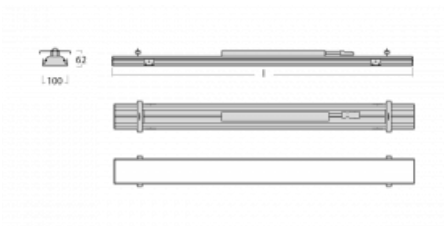

Luminaire

Rofo

250S-K0CK-40GGD/840, W

Type of installation	Recessed
Light distribution	Direct
Luminaire shape	Linear
Colour of the luminaires	White
Material	Aluminium
Lifetime	L90/B50 60 000 hours
Warranty	5 years
Description of luminaires	Luminaire recessed
item description	Knauf; Adels connector
Dimensions	2400 mm × 100 mm × 62 mm
Light source	LED MODUL

Technical drawing

Type of optical system	Opal diffuser
Luminous flux*	4960 lm
Colour Temperature	4000 K cool white
Luminous efficacy	137 lm/W
MacAdam Light source	2
Colour rendering index	80
UGR max. X=4H Y=8H, $\rho=70,50,20$	23.4

Curve

Luminaire power input* 36.2 W

Connection of the luminaires DALI

Electrical voltage 220-240V

Frequency 50/60Hz

  IP 40

*±10 %