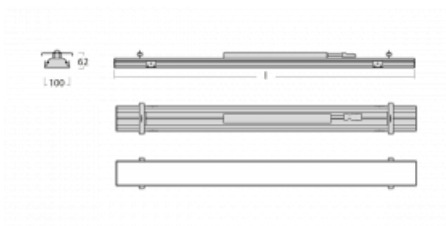

Luminaire

Rofo

250S-KOCK-40GEE/840, W

Technical drawing

Curve

Type of installation	Recessed
Light distribution	Direct
Luminaire shape	Linear
Colour of the luminaires	White
Material	Aluminium
Lifetime	L90/B50 60 000 hours
Warranty	5 years
Description of luminaires	Luminaire recessed
item description	Knauf; Adels connector
Dimensions	2400 mm × 100 mm × 62 mm
Light source	LED MODUL
Type of optical system	Opal diffuser
Luminous flux*	3310 lm
Colour Temperature	4000 K cool white
Luminous efficacy	141 lm/W
MacAdam Light source	2
Colour rendering index	80
UGR max. X=4H Y=8H, $\rho=70,50,20$	21.9

Luminaire power input*	23.4 W
Connection of the luminaires	ON/OFF
Electrical voltage	220-240V
Frequency	50/60Hz

  IP 40

*±10 %