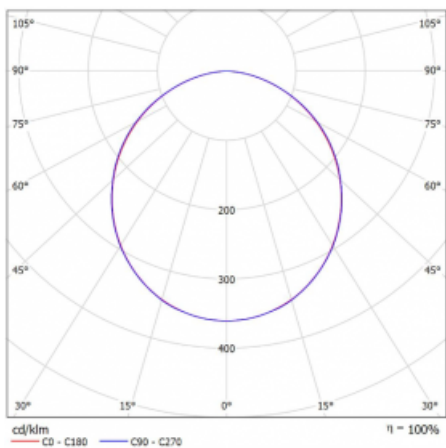

Luminaire

Rofo

250S-KOCK-40GEE/840, W

Technical drawing

Curve

Type of installation	Recessed
Light distribution	Direct
Luminaire shape	Linear
Colour of the luminaires	White
Material	Aluminium
Lifetime	L90/B50 60 000 hours
Warranty	5 years
Description of luminaires	Luminaire recessed
item description	Knauf; Adels connector
Dimensions	2400 mm × 100 mm × 62 mm
Light source	LED MODUL
Type of optical system	Opal diffuser
Luminous flux*	3310 lm
Colour Temperature	4000 K cool white
Luminous efficacy	141 lm/W
MacAdam Light source	2
Colour rendering index	80
UGR max. X=4H Y=8H, $\rho=70,50,20$	21.9

Luminaire power input*	23.4 W
Connection of the luminaires	ON/OFF
Electrical voltage	220-240V
Frequency	50/60Hz

  IP 40

*±10 %