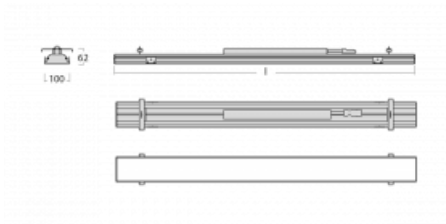

Luminaire

Rofo

250S-KOCK-40GEE/830, W

Technical drawing

Curve

Type of installation	Recessed
Light distribution	Direct
Luminaire shape	Linear
Colour of the luminaires	White
Material	Aluminium
Lifetime	L90/B50 60 000 hours
Warranty	5 years
Description of luminaires	Luminaire recessed
item description	Knauf; Adels connector
Dimensions (l × w × h mm)	2400 mm × 100 mm × 62 mm
Light source	LED MODUL
DIR optical system	Opal diffuser
Luminous flux*	3270 lm
Colour Temperature	3000 K warm white
Luminous efficacy	135 lm/W
MacAdam Light source	2
Colour rendering index	80
UGR max. X=4H Y=8H, $\rho=70,50,20$	21.9

Luminaire power input*	24.3 W
Connection of the luminaires	ON/OFF
Electrical voltage	220-240V
Frequency	50/60Hz

  IP 40

*±10 %