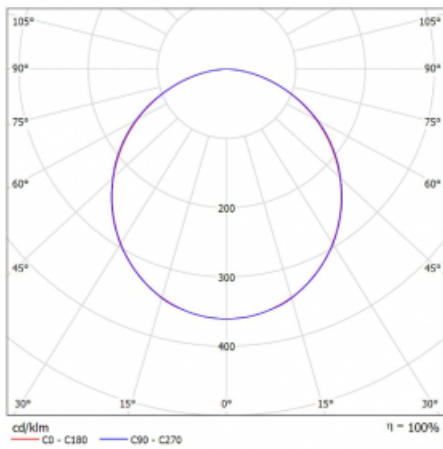

Luminaire

Rofo

250S-KOCK-40GEE/830, W

Technical drawing

Curve

Type of installation	Recessed
Light distribution	Direct
Luminaire shape	Linear
Colour of the luminaires	White
Material	Aluminium
Lifetime	L90/B50 60 000 hours
Warranty	5 years
Description of luminaires	Luminaire recessed
item description	Knauf; Adels connector
Dimensions (l × w × h mm)	2400 mm × 100 mm × 62 mm
Light source	LED MODUL
DIR optical system	Opal diffuser
Luminous flux*	3270 lm
Colour Temperature	3000 K warm white
Luminous efficacy	135 lm/W
MacAdam Light source	2
Colour rendering index	80
UGR max. X=4H Y=8H, $\rho=70,50,20$	21.9

Luminaire power input*	24.3 W
Connection of the luminaires	ON/OFF
Electrical voltage	220-240V
Frequency	50/60Hz

  IP 40

*±10 %