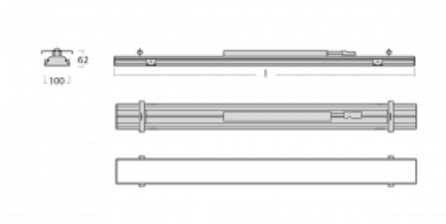

Luminaire

Rofo

250S-KOCK-30GEE/840, W

Technical drawing

Curve

Type of installation	Recessed
Light distribution	Direct
Luminaire shape	Linear
Colour of the luminaires	White
Material	Aluminium
Lifetime	L90/B50 60 000 hours
Warranty	5 years
Description of luminaires	Luminaire recessed
item description	Knauf; Adels connector
Dimensions (l × w × h mm)	1800 mm × 100 mm × 62 mm
Light source	LED MODUL
DIR optical system	Opal diffuser
Luminous flux*	2480 lm
Colour Temperature	4000 K cool white
Luminous efficacy	141 lm/W
MacAdam Light source	2
Colour rendering index	80
UGR max. X=4H Y=8H, $\rho=70,50,20$	21.9

Luminaire power input*	17.6 W
Connection of the luminaires	ON/OFF
Electrical voltage	220-240V
Frequency	50/60Hz

  IP 40

*±10 %