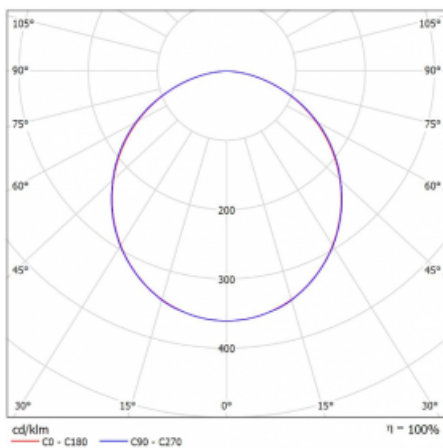

Luminaire

Rofo

250S-KOCK-30GEE/840, W

Technical drawing

Curve

Type of installation	Recessed
Light distribution	Direct
Luminaire shape	Linear
Colour of the luminaires	White
Material	Aluminium
Lifetime	L90/B50 60 000 hours
Warranty	5 years
Description of luminaires	Luminaire recessed
item description	Knauf; Adels connector
Dimensions (l × w × h mm)	1800 mm × 100 mm × 62 mm
Light source	LED MODUL
DIR optical system	Opal diffuser
Luminous flux*	2480 lm
Colour Temperature	4000 K cool white
Luminous efficacy	141 lm/W
MacAdam Light source	2
Colour rendering index	80
UGR max. X=4H Y=8H, $\rho=70,50,20$	21.9

Luminaire power input*	17.6 W
Connection of the luminaires	ON/OFF
Electrical voltage	220-240V
Frequency	50/60Hz

  IP 40

*±10 %