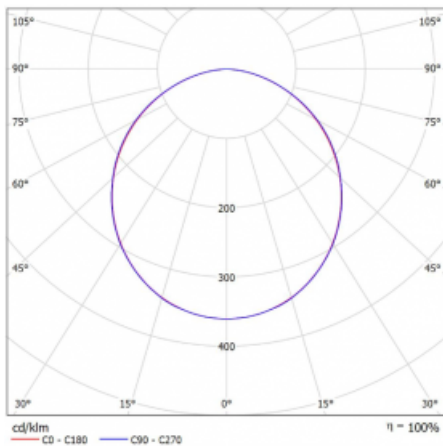

# Rofo

250S-KOCK-30GEE/830, W

**Technical drawing**

**Curve**

Type of installation	Recessed
Light distribution	Direct
Luminaire shape	Linear
Colour of the luminaires	White
Material	Aluminium
Lifetime	L90/B50 60 000 hours
Warranty	5 years
Description of luminaires	Luminaire recessed
item description	Knauf; Adels connector
Dimensions	1800 mm × 100 mm × 62 mm
Light source	LED MODUL
Type of optical system	Opal diffuser
Luminous flux*	2460 lm
Colour Temperature	3000 K warm white
Luminous efficacy	135 lm/W
MacAdam Light source	2
Colour rendering index	80
UGR max. X=4H Y=8H, ρ=70,50,20	21.9