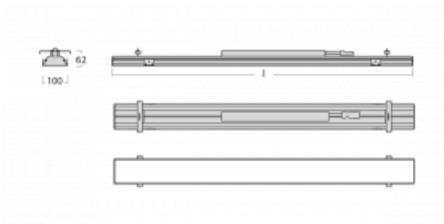

Luminaire

Rofo

250S-K0CK-20GGD/840, W

Technical drawing

Curve

Type of installation	Recessed
Light distribution	Direct
Luminaire shape	Linear
Colour of the luminaires	White
Material	Aluminium
Lifetime	L90/B50 60 000 hours
Warranty	5 years
Description of luminaires	Luminaire recessed
item description	Knauf; Adels connector
Dimensions	1200 mm × 100 mm × 62 mm
Light source	LED MODUL
Type of optical system	Opal diffuser
Luminous flux*	2480 lm
Colour Temperature	4000 K cool white
Luminous efficacy	136 lm/W
MacAdam Light source	2
Colour rendering index	80
UGR max. X=4H Y=8H, $\rho=70,50,20$	23.4

Luminaire power input* 18.2 W

Connection of the luminaires DALI

Electrical voltage 220-240V

Frequency 50/60Hz

  IP 40

*±10 %