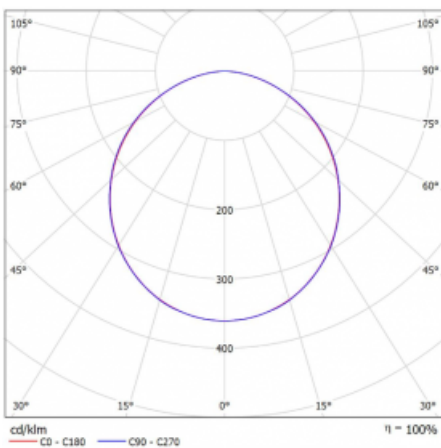

Luminaire

Rofo

250S-K0CK-20GGD/840, W

Technical drawing

Curve

Type of installation	Recessed
Light distribution	Direct
Luminaire shape	Linear
Colour of the luminaires	White
Material	Aluminium
Lifetime	L90/B50 60 000 hours
Warranty	5 years
Description of luminaires	Luminaire recessed
item description	Knauf; Adels connector
Dimensions	1200 mm × 100 mm × 62 mm
Light source	LED MODUL
Type of optical system	Opal diffuser
Luminous flux*	2480 lm
Colour Temperature	4000 K cool white
Luminous efficacy	136 lm/W
MacAdam Light source	2
Colour rendering index	80
UGR max. X=4H Y=8H, $\rho=70,50,20$	23.4

Luminaire power input* 18.2 W

Connection of the luminaires DALI

Electrical voltage 220-240V

Frequency 50/60Hz

  IP 40

*±10 %