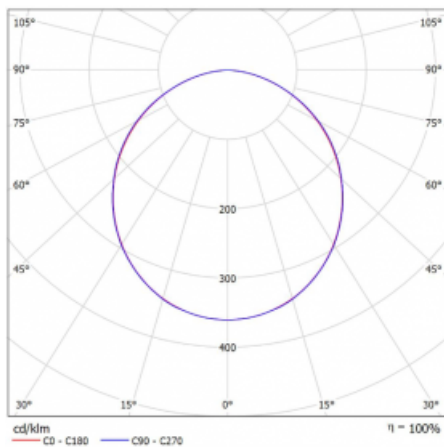

Luminaire

Rofo

250S-KOCK-11GEE/830, W

Type of installation	Recessed
Light distribution	Direct
Luminaire shape	Linear
Colour of the luminaires	White
Material	Aluminium
Lifetime	L90/B50 60 000 hours
Warranty	5 years
Description of luminaires	Luminaire recessed
item description	Initial/Final profile; Knauf; Adels connector
Dimensions	600 mm × 100 mm × 62 mm
Light source	LED MODUL

Curve

Type of optical system	Opal diffuser
Luminous flux*	820 lm
Colour Temperature	3000 K warm white
Luminous efficacy	134 lm/W
MacAdam Light source	2
Colour rendering index	80
UGR max. X=4H Y=8H, ρ=70,50,20	21.9