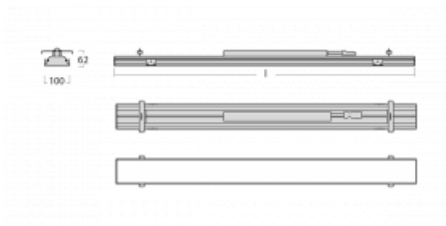

Luminaire

Rofo

250S-KOCK-10GGE/830, W

Technical drawing

Curve

Type of installation	Recessed
Light distribution	Direct
Luminaire shape	Linear
Colour of the luminaires	White
Material	Aluminium
Lifetime	L90/B50 60 000 hours
Warranty	5 years
Description of luminaires	Luminaire recessed
item description	Knauf; Adels connector
Dimensions	600 mm × 100 mm × 62 mm
Light source	LED MODUL
Type of optical system	Opal diffuser
Luminous flux*	1240 lm
Colour Temperature	3000 K warm white
Luminous efficacy	132 lm/W
MacAdam Light source	2
Colour rendering index	80
UGR max. X=4H Y=8H, $\rho=70,50,20$	23.4

Luminaire power input*	9.4 W
Connection of the luminaires	ON/OFF
Electrical voltage	220-240V
Frequency	50/60Hz

  IP 40

*±10 %