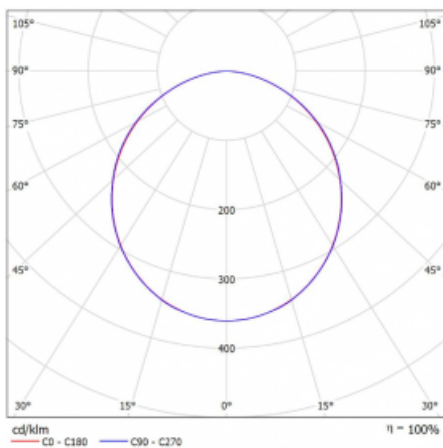

Luminaire

Rofo

250S-K0CK-10GGD/830, W

Technical drawing

Curve

Type of installation	Recessed
Light distribution	Direct
Luminaire shape	Linear
Colour of the luminaires	White
Material	Aluminium
Lifetime	L90/B50 60 000 hours
Warranty	5 years
Description of luminaires	Luminaire recessed
item description	Knauf; Adels connector
Dimensions	600 mm × 100 mm × 62 mm
Light source	LED MODUL
Type of optical system	Opal diffuser
Luminous flux*	1240 lm
Colour Temperature	3000 K warm white
Luminous efficacy	132 lm/W
MacAdam Light source	2
Colour rendering index	80
UGR max. X=4H Y=8H, $\rho=70,50,20$	23.4

Luminaire power input*	9.4 W
Connection of the luminaires	DALI
Electrical voltage	220-240V
Frequency	50/60Hz

  IP 40

*±10 %