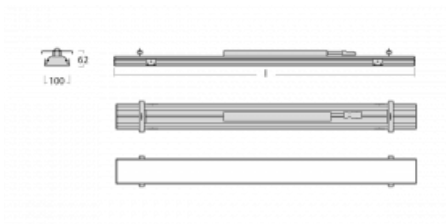

Luminaire

Rofo

250S-K0CK-10GGD/830, W

Technical drawing

Curve

Type of installation	Recessed
Light distribution	Direct
Luminaire shape	Linear
Colour of the luminaires	White
Material	Aluminium
Lifetime	L90/B50 60 000 hours
Warranty	5 years
Description of luminaires	Luminaire recessed
item description	Knauf; Adels connector
Dimensions	600 mm × 100 mm × 62 mm
Light source	LED MODUL
Type of optical system	Opal diffuser
Luminous flux*	1240 lm
Colour Temperature	3000 K warm white
Luminous efficacy	132 lm/W
MacAdam Light source	2
Colour rendering index	80
UGR max. X=4H Y=8H, $\rho=70,50,20$	23.4

Luminaire power input*	9.4 W
Connection of the luminaires	DALI
Electrical voltage	220-240V
Frequency	50/60Hz

  IP 40

*±10 %