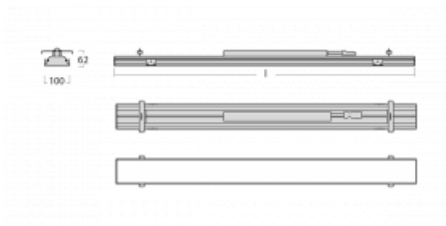

Luminaire

Rofo

250S-KOCK-10GEE/830, W

Technical drawing

Curve

Type of installation	Recessed
Light distribution	Direct
Luminaire shape	Linear
Colour of the luminaires	White
Material	Aluminium
Lifetime	L90/B50 60 000 hours
Warranty	5 years
Description of luminaires	Luminaire recessed
item description	Knauf; Adels connector
Dimensions	600 mm × 100 mm × 62 mm
Light source	LED MODUL
Type of optical system	Opal diffuser
Luminous flux*	820 lm
Colour Temperature	3000 K warm white
Luminous efficacy	134 lm/W
MacAdam Light source	2
Colour rendering index	80
UGR max. X=4H Y=8H, ρ=70,50,20	21.9

Luminaire power input*	6.1 W
Connection of the luminaires	ON/OFF
Electrical voltage	220-240V
Frequency	50/60Hz

  IP 40

*±10 %