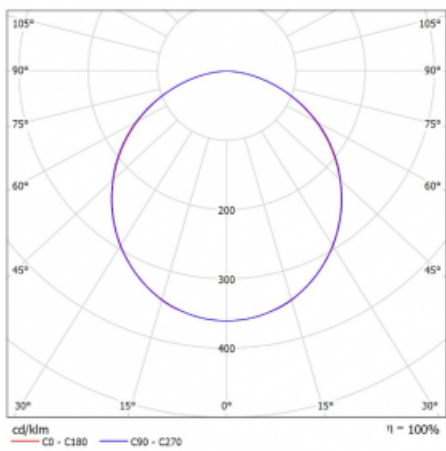

Luminaire

Rofo

250S-KOCK-10GEE/830, W

Technical drawing

Curve

Type of installation	Recessed
Light distribution	Direct
Luminaire shape	Linear
Colour of the luminaires	White
Material	Aluminium
Lifetime	L90/B50 60 000 hours
Warranty	5 years
Description of luminaires	Luminaire recessed
item description	Knauf; Adels connector
Dimensions	600 mm × 100 mm × 62 mm
Light source	LED MODUL
Type of optical system	Opal diffuser
Luminous flux*	820 lm
Colour Temperature	3000 K warm white
Luminous efficacy	134 lm/W
MacAdam Light source	2
Colour rendering index	80
UGR max. X=4H Y=8H, ρ=70,50,20	21.9