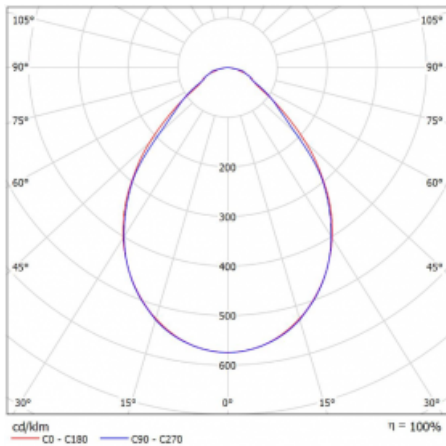

Luminaire

Rofo

250S-K0CI-40GGE/840, W

Technical drawing

Curve

Type of installation	Recessed
Light distribution	Direct
Luminaire shape	Linear
Colour of the luminaires	White
Material	Aluminium
Lifetime	L90/B50 60 000 hours
Warranty	5 years
Description of luminaires	Luminaire recessed
item description	Knauf; Adels connector
Dimensions	2400 mm × 100 mm × 62 mm
Light source	LED MODUL
Type of optical system	Microprisma
Luminous flux*	4910 lm
Colour Temperature	4000 K cool white
Luminous efficacy	132 lm/W
MacAdam Light source	2
Colour rendering index	80
UGR max. X=4H Y=8H, ρ=70,50,20	19.1

Luminaire power input*	37.1 W
Connection of the luminaires	ON/OFF
Electrical voltage	220-240V
Frequency	50/60Hz

  IP 40

*±10 %