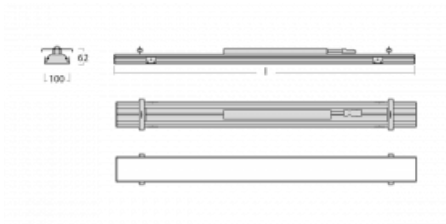

# Rofo

250S-K0CI-40GGE/830, W

**Technical drawing**

**Curve**

Type of installation	Recessed
Light distribution	Direct
Luminaire shape	Linear
Colour of the luminaires	White
Material	Aluminium
Lifetime	L90/B50 60 000 hours
Warranty	5 years
Description of luminaires	Luminaire recessed
item description	Knauf; Adels connector
Dimensions	2400 mm × 100 mm × 62 mm
Light source	LED MODUL
Type of optical system	Microprisma
Luminous flux*	4900 lm
Colour Temperature	3000 K warm white
Luminous efficacy	127 lm/W
MacAdam Light source	2
Colour rendering index	80
UGR max. X=4H Y=8H, $\rho=70,50,20$	19.1