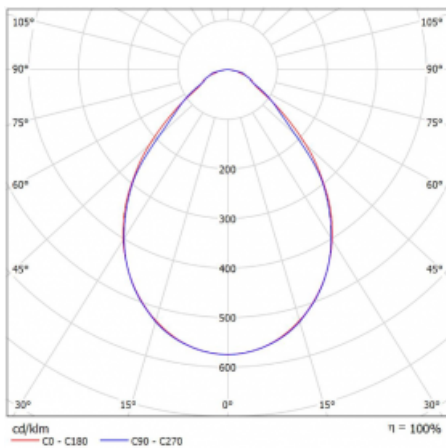

# Rofo

250S-K0CI-40GGE/830, W

**Technical drawing**

**Curve**

Type of installation	Recessed
Light distribution	Direct
Luminaire shape	Linear
Colour of the luminaires	White
Material	Aluminium
Lifetime	L90/B50 60 000 hours
Warranty	5 years
Description of luminaires	Luminaire recessed
item description	Knauf; Adels connector
Dimensions	2400 mm × 100 mm × 62 mm
Light source	LED MODUL
Type of optical system	Microprisma
Luminous flux*	4900 lm
Colour Temperature	3000 K warm white
Luminous efficacy	127 lm/W
MacAdam Light source	2
Colour rendering index	80
UGR max. X=4H Y=8H, $\rho=70,50,20$	19.1