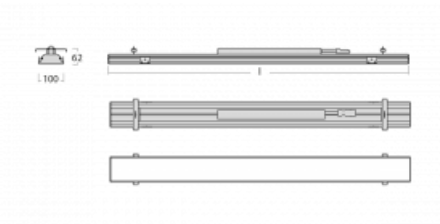

Luminaire

Rofo

250S-K0CI-40GGD/840, W

Technical drawing

Curve

Type of installation	Recessed
Light distribution	Direct
Luminaire shape	Linear
Colour of the luminaires	White
Material	Aluminium
Lifetime	L90/B50 60 000 hours
Warranty	5 years
Description of luminaires	Luminaire recessed
item description	Knauf; Adels connector
Dimensions	2400 mm × 100 mm × 62 mm
Light source	LED MODUL
Type of optical system	Microprisma
Luminous flux*	4910 lm
Colour Temperature	4000 K cool white
Luminous efficacy	132 lm/W
MacAdam Light source	2
Colour rendering index	80
UGR max. X=4H Y=8H, $\rho=70,50,20$	19.1

Luminaire power input* 37.1 W

Connection of the luminaires DALI

Electrical voltage 220-240V

Frequency 50/60Hz

  IP 40

*±10 %