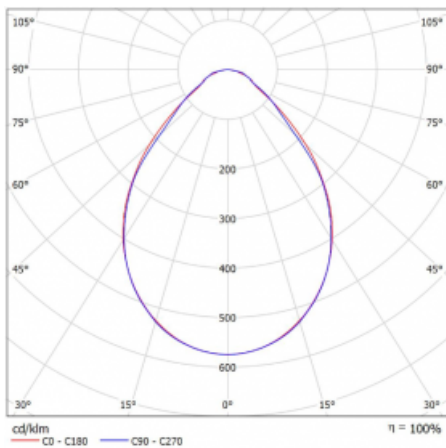

Luminaire

Rofo

250S-K0CI-40GGD/830, W

Technical drawing

Curve

Type of installation	Recessed
Light distribution	Direct
Luminaire shape	Linear
Colour of the luminaires	White
Material	Aluminium
Lifetime	L90/B50 60 000 hours
Warranty	5 years
Description of luminaires	Luminaire recessed
item description	Knauf; Adels connector
Dimensions	2400 mm × 100 mm × 62 mm
Light source	LED MODUL
Type of optical system	Microprisma
Luminous flux*	4900 lm
Colour Temperature	3000 K warm white
Luminous efficacy	127 lm/W
MacAdam Light source	2
Colour rendering index	80
UGR max. X=4H Y=8H, $\rho=70,50,20$	19.1

Luminaire power input* 38.7 W

Connection of the luminaires DALI

Electrical voltage 220-240V

Frequency 50/60Hz

  IP 40

*±10 %