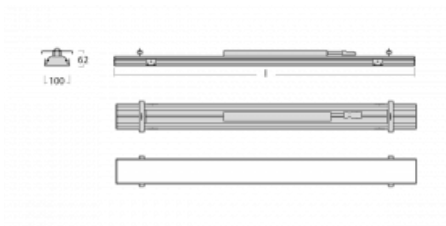

Luminaire

Rofo

250S-K0CI-40GGD/830, W

Technical drawing

Curve

Type of installation	Recessed
Light distribution	Direct
Luminaire shape	Linear
Colour of the luminaires	White
Material	Aluminium
Lifetime	L90/B50 60 000 hours
Warranty	5 years
Description of luminaires	Luminaire recessed
item description	Knauf; Adels connector
Dimensions	2400 mm × 100 mm × 62 mm
Light source	LED MODUL
Type of optical system	Microprisma
Luminous flux*	4900 lm
Colour Temperature	3000 K warm white
Luminous efficacy	127 lm/W
MacAdam Light source	2
Colour rendering index	80
UGR max. X=4H Y=8H, $\rho=70,50,20$	19.1

Luminaire power input* 38.7 W

Connection of the luminaires DALI

Electrical voltage 220-240V

Frequency 50/60Hz

  IP 40

*±10 %