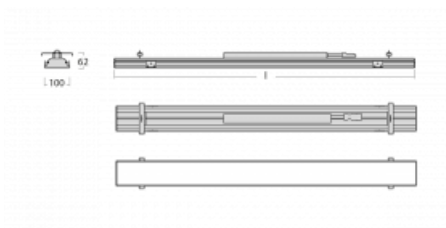

# Rofo

250S-K0CI-40GEE/830, W

**Technical drawing**

**Curve**

Type of installation	Recessed
Light distribution	Direct
Luminaire shape	Linear
Colour of the luminaires	White
Material	Aluminium
Lifetime	L90/B50 60 000 hours
Warranty	5 years
Description of luminaires	Luminaire recessed
item description	Knauf; Adels connector
Dimensions	2400 mm × 100 mm × 62 mm
Light source	LED MODUL
Type of optical system	Microprisma
Luminous flux*	3280 lm
Colour Temperature	3000 K warm white
Luminous efficacy	131 lm/W
MacAdam Light source	2
Colour rendering index	80
UGR max. X=4H Y=8H, $\rho=70,50,20$	17.7