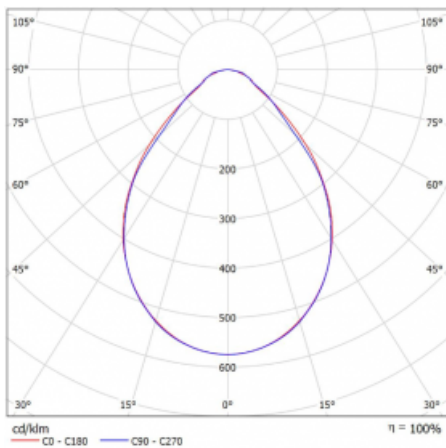

# Rofo

250S-K0CI-40GEE/830, W

**Technical drawing**

**Curve**

Type of installation	Recessed
Light distribution	Direct
Luminaire shape	Linear
Colour of the luminaires	White
Material	Aluminium
Lifetime	L90/B50 60 000 hours
Warranty	5 years
Description of luminaires	Luminaire recessed
item description	Knauf; Adels connector
Dimensions	2400 mm × 100 mm × 62 mm
Light source	LED MODUL
Type of optical system	Microprisma
Luminous flux*	3280 lm
Colour Temperature	3000 K warm white
Luminous efficacy	131 lm/W
MacAdam Light source	2
Colour rendering index	80
UGR max. X=4H Y=8H, $\rho=70,50,20$	17.7