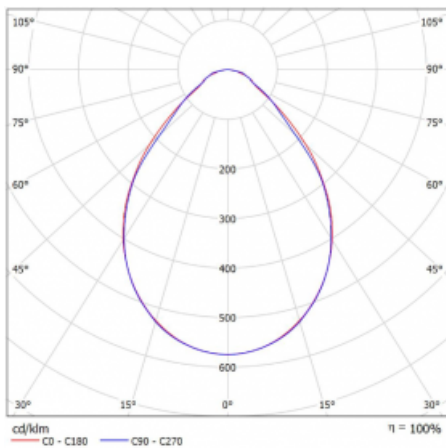

Luminaire

Rofo

250S-K0CI-40GED/840, W

Technical drawing

Curve

Type of installation	Recessed
Light distribution	Direct
Luminaire shape	Linear
Colour of the luminaires	White
Material	Aluminium
Lifetime	L90/B50 60 000 hours
Warranty	5 years
Description of luminaires	Luminaire recessed
item description	Knauf; Adels connector
Dimensions	2400 mm × 100 mm × 62 mm
Light source	LED MODUL
Type of optical system	Microprisma
Luminous flux*	3310 lm
Colour Temperature	4000 K cool white
Luminous efficacy	136 lm/W
MacAdam Light source	2
Colour rendering index	80
UGR max. X=4H Y=8H, $\rho=70,50,20$	17.8

Luminaire power input* 24.3 W

Connection of the luminaires DALI

Electrical voltage 220-240V

Frequency 50/60Hz

  IP 40

*±10 %