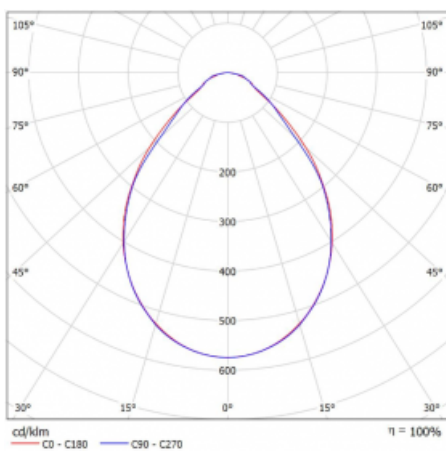

Luminaire

Rofo

250S-K0CI-40GED/830, W

Technical drawing

Curve

Type of installation	Recessed
Light distribution	Direct
Luminaire shape	Linear
Colour of the luminaires	White
Material	Aluminium
Lifetime	L90/B50 60 000 hours
Warranty	5 years
Description of luminaires	Luminaire recessed
item description	Knauf; Adels connector
Dimensions	2400 mm × 100 mm × 62 mm
Light source	LED MODUL
Type of optical system	Microprisma
Luminous flux*	3280 lm
Colour Temperature	3000 K warm white
Luminous efficacy	131 lm/W
MacAdam Light source	2
Colour rendering index	80
UGR max. X=4H Y=8H, $\rho=70,50,20$	17.7