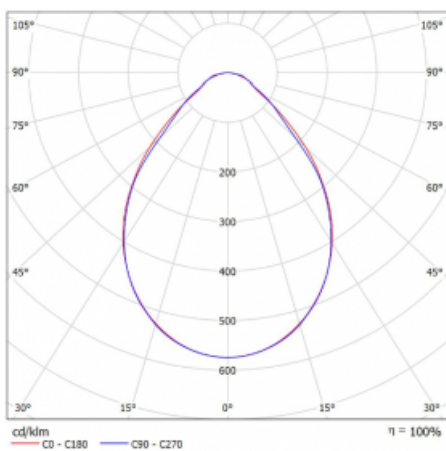

# Rofo

250S-K0CI-30GGE/840, W

**Technical drawing**

**Curve**

Type of installation	Recessed
Light distribution	Direct
Luminaire shape	Linear
Colour of the luminaires	White
Material	Aluminium
Lifetime	L90/B50 60 000 hours
Warranty	5 years
Description of luminaires	Luminaire recessed
item description	Knauf; Adels connector
Dimensions	1800 mm × 100 mm × 62 mm
Light source	LED MODUL
Type of optical system	Microprisma
Luminous flux*	3680 lm
Colour Temperature	4000 K cool white
Luminous efficacy	132 lm/W
MacAdam Light source	2
Colour rendering index	80
UGR max. X=4H Y=8H, $\rho=70,50,20$	19.1