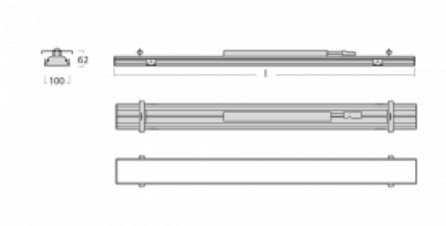

Luminaire

Rofo

250S-K0CI-30GGE/830, W

Type of installation	Recessed
Light distribution	Direct
Luminaire shape	Linear
Colour of the luminaires	White
Material	Aluminium
Lifetime	L90/B50 60 000 hours
Warranty	5 years
Description of luminaires	Luminaire recessed
item description	Knauf; Adels connector

Dimensions	1800 mm × 100 mm × 62 mm
Light source	LED MODUL

Technical drawing

Type of optical system	Microprisma
Luminous flux*	3680 lm
Colour Temperature	3000 K warm white
Luminous efficacy	126 lm/W
MacAdam Light source	2
Colour rendering index	80
UGR max. X=4H Y=8H, $\rho=70,50,20$	19.1

Curve

Luminaire power input*	29.1 W
Connection of the luminaires	ON/OFF
Electrical voltage	220-240V
Frequency	50/60Hz

  IP 40

*±10 %