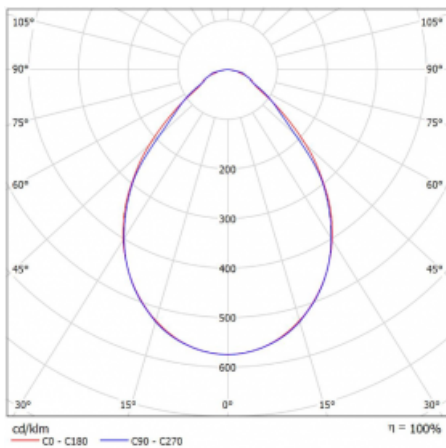

Luminaire

Rofo

250S-K0CI-30GGE/830, W

Type of installation	Recessed
Light distribution	Direct
Luminaire shape	Linear
Colour of the luminaires	White
Material	Aluminium
Lifetime	L90/B50 60 000 hours
Warranty	5 years
Description of luminaires	Luminaire recessed
item description	Knauf; Adels connector

Dimensions	1800 mm × 100 mm × 62 mm
Light source	LED MODUL

Technical drawing

Type of optical system	Microprisma
Luminous flux*	3680 lm
Colour Temperature	3000 K warm white
Luminous efficacy	126 lm/W
MacAdam Light source	2
Colour rendering index	80
UGR max. X=4H Y=8H, $\rho=70,50,20$	19.1

Curve

Luminaire power input*	29.1 W
Connection of the luminaires	ON/OFF
Electrical voltage	220-240V
Frequency	50/60Hz

  IP 40

*±10 %