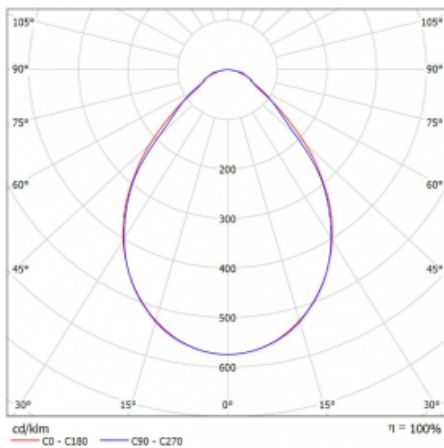

Luminaire

Rofo

250S-K0CI-30GGD/840, W

Technical drawing

Curve

Type of installation	Recessed
Light distribution	Direct
Luminaire shape	Linear
Colour of the luminaires	White
Material	Aluminium
Lifetime	L90/B50 60 000 hours
Warranty	5 years
Description of luminaires	Luminaire recessed
item description	Knauf; Adels connector
Dimensions	1800 mm × 100 mm × 62 mm
Light source	LED MODUL
Type of optical system	Microprisma
Luminous flux*	3680 lm
Colour Temperature	4000 K cool white
Luminous efficacy	132 lm/W
MacAdam Light source	2
Colour rendering index	80
UGR max. X=4H Y=8H, $\rho=70,50,20$	19.1

Luminaire power input* 27.8 W

Connection of the luminaires DALI

Electrical voltage 220-240V

Frequency 50/60Hz

  IP 40

*±10 %