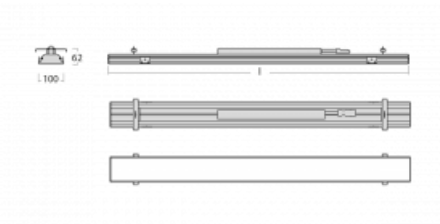

Luminaire

Rofo

250S-K0CI-30GGD/840, W

Technical drawing

Curve

Type of installation	Recessed
Light distribution	Direct
Luminaire shape	Linear
Colour of the luminaires	White
Material	Aluminium
Lifetime	L90/B50 60 000 hours
Warranty	5 years
Description of luminaires	Luminaire recessed
item description	Knauf; Adels connector
Dimensions	1800 mm × 100 mm × 62 mm
Light source	LED MODUL
Type of optical system	Microprisma
Luminous flux*	3680 lm
Colour Temperature	4000 K cool white
Luminous efficacy	132 lm/W
MacAdam Light source	2
Colour rendering index	80
UGR max. X=4H Y=8H, $\rho=70,50,20$	19.1

Luminaire power input* 27.8 W

Connection of the luminaires DALI

Electrical voltage 220-240V

Frequency 50/60Hz

  IP 40

*±10 %