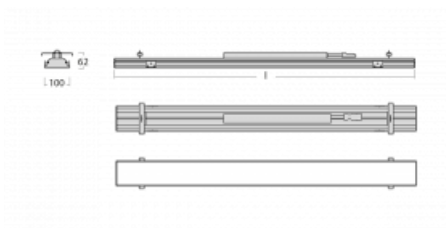

# Rofo

250S-K0CI-30GGD/830, W

**Technical drawing**

**Curve**

Type of installation	Recessed
Light distribution	Direct
Luminaire shape	Linear
Colour of the luminaires	White
Material	Aluminium
Lifetime	L90/B50 60 000 hours
Warranty	5 years
Description of luminaires	Luminaire recessed
item description	Knauf; Adels connector
Dimensions	1800 mm × 100 mm × 62 mm
Light source	LED MODUL
Type of optical system	Microprisma
Luminous flux*	3680 lm
Colour Temperature	3000 K warm white
Luminous efficacy	126 lm/W
MacAdam Light source	2
Colour rendering index	80
UGR max. X=4H Y=8H, $\rho=70,50,20$	19.1