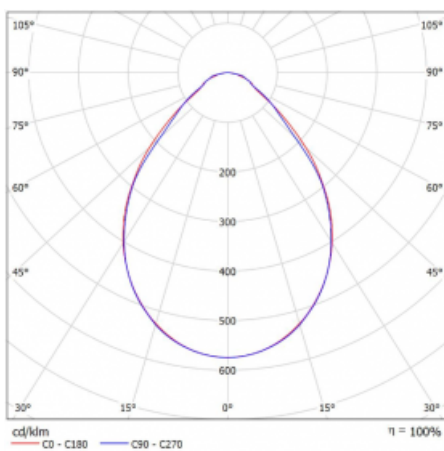

Luminaire

Rofo

250S-K0CI-30GEE/840, W

Technical drawing

Curve

Type of installation	Recessed
Light distribution	Direct
Luminaire shape	Linear
Colour of the luminaires	White
Material	Aluminium
Lifetime	L90/B50 60 000 hours
Warranty	5 years
Description of luminaires	Luminaire recessed
item description	Knauf; Adels connector
Dimensions	1800 mm × 100 mm × 62 mm
Light source	LED MODUL
Type of optical system	Microprisma
Luminous flux*	2490 lm
Colour Temperature	4000 K cool white
Luminous efficacy	137 lm/W
MacAdam Light source	2
Colour rendering index	80
UGR max. X=4H Y=8H, $\rho=70,50,20$	17.8