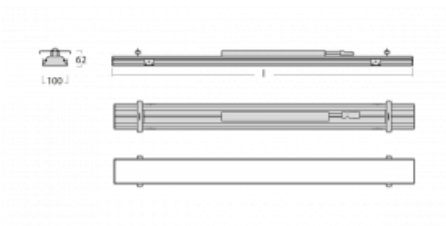

Luminaire

Rofo

250S-K0CI-30GEE/840, W

Technical drawing

Curve

Type of installation	Recessed
Light distribution	Direct
Luminaire shape	Linear
Colour of the luminaires	White
Material	Aluminium
Lifetime	L90/B50 60 000 hours
Warranty	5 years
Description of luminaires	Luminaire recessed
item description	Knauf; Adels connector
Dimensions	1800 mm × 100 mm × 62 mm
Light source	LED MODUL
Type of optical system	Microprisma
Luminous flux*	2490 lm
Colour Temperature	4000 K cool white
Luminous efficacy	137 lm/W
MacAdam Light source	2
Colour rendering index	80
UGR max. X=4H Y=8H, $\rho=70,50,20$	17.8

Luminaire power input*	18.2 W
Connection of the luminaires	ON/OFF
Electrical voltage	220-240V
Frequency	50/60Hz

  IP 40

*±10 %