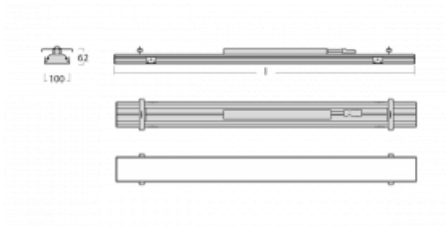

Luminaire

Rofo

250S-K0CI-30GEE/830, W

Technical drawing

Curve

Type of installation	Recessed
Light distribution	Direct
Luminaire shape	Linear
Colour of the luminaires	White
Material	Aluminium
Lifetime	L90/B50 60 000 hours
Warranty	5 years
Description of luminaires	Luminaire recessed
item description	Knauf; Adels connector
Dimensions	1800 mm × 100 mm × 62 mm
Light source	LED MODUL
Type of optical system	Microprisma
Luminous flux*	2460 lm
Colour Temperature	3000 K warm white
Luminous efficacy	132 lm/W
MacAdam Light source	2
Colour rendering index	80
UGR max. X=4H Y=8H, $\rho=70,50,20$	17.7

Luminaire power input*	18.7 W
Connection of the luminaires	ON/OFF
Electrical voltage	220-240V
Frequency	50/60Hz

  IP 40

*±10 %