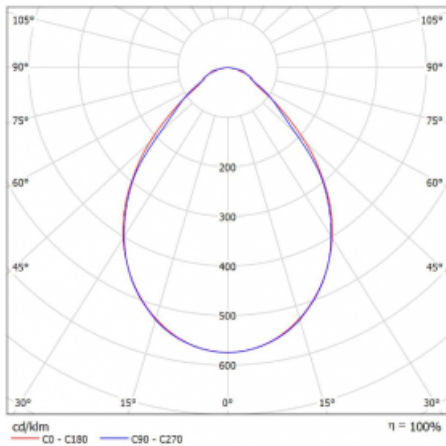

Luminaire

Rofo

250S-K0CI-30GEE/830, W

Technical drawing

Curve

Type of installation	Recessed
Light distribution	Direct
Luminaire shape	Linear
Colour of the luminaires	White
Material	Aluminium
Lifetime	L90/B50 60 000 hours
Warranty	5 years
Description of luminaires	Luminaire recessed
item description	Knauf; Adels connector
Dimensions	1800 mm × 100 mm × 62 mm
Light source	LED MODUL
Type of optical system	Microprisma
Luminous flux*	2460 lm
Colour Temperature	3000 K warm white
Luminous efficacy	132 lm/W
MacAdam Light source	2
Colour rendering index	80
UGR max. X=4H Y=8H, $\rho=70,50,20$	17.7

Luminaire power input*	18.7 W
Connection of the luminaires	ON/OFF
Electrical voltage	220-240V
Frequency	50/60Hz

  IP 40

*±10 %