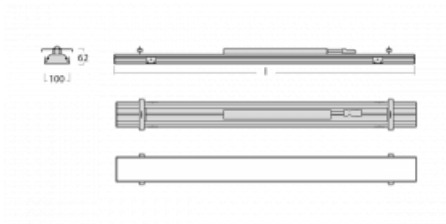

Luminaire

Rofo

250S-K0CI-30GED/830, W

Technical drawing

Curve

Type of installation	Recessed
Light distribution	Direct
Luminaire shape	Linear
Colour of the luminaires	White
Material	Aluminium
Lifetime	L90/B50 60 000 hours
Warranty	5 years
Description of luminaires	Luminaire recessed
item description	Knauf; Adels connector
Dimensions	1800 mm × 100 mm × 62 mm
Light source	LED MODUL
Type of optical system	Microprisma
Luminous flux*	2460 lm
Colour Temperature	3000 K warm white
Luminous efficacy	132 lm/W
MacAdam Light source	2
Colour rendering index	80
UGR max. X=4H Y=8H, $\rho=70,50,20$	17.7

Luminaire power input* 18.7 W

Connection of the luminaires DALI

Electrical voltage 220-240V

Frequency 50/60Hz

  IP 40

*±10 %