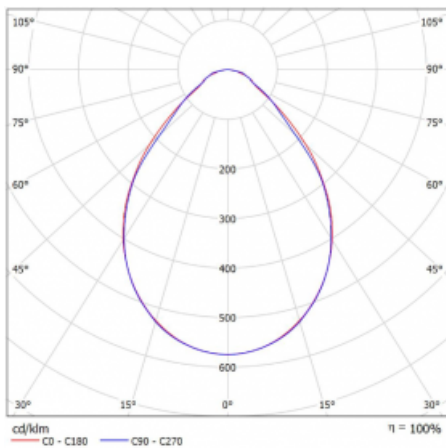

Luminaire

Rofo

250S-K0CI-30GED/830, W

Technical drawing

Curve

Type of installation	Recessed
Light distribution	Direct
Luminaire shape	Linear
Colour of the luminaires	White
Material	Aluminium
Lifetime	L90/B50 60 000 hours
Warranty	5 years
Description of luminaires	Luminaire recessed
item description	Knauf; Adels connector
Dimensions	1800 mm × 100 mm × 62 mm
Light source	LED MODUL
Type of optical system	Microprisma
Luminous flux*	2460 lm
Colour Temperature	3000 K warm white
Luminous efficacy	132 lm/W
MacAdam Light source	2
Colour rendering index	80
UGR max. X=4H Y=8H, $\rho=70,50,20$	17.7

Luminaire power input* 18.7 W

Connection of the luminaires DALI

Electrical voltage 220-240V

Frequency 50/60Hz

  IP 40

*±10 %