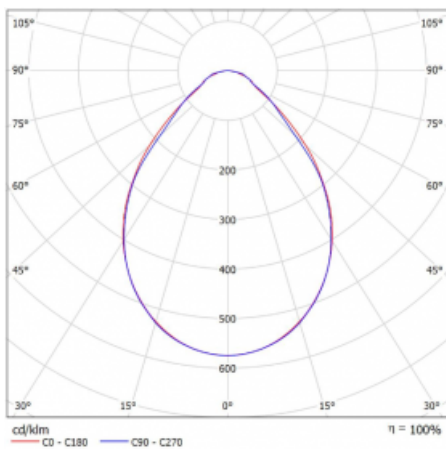

Luminaire

Rofo

250S-K0CI-21GGE/840, W

Type of installation	Recessed
Light distribution	Direct
Luminaire shape	Linear
Colour of the luminaires	White
Material	Aluminium
Lifetime	L90/B50 60 000 hours
Warranty	5 years
Description of luminaires	Luminaire recessed
item description	Initial/Final profile; Knauf; Adels connector
Dimensions	1200 mm × 100 mm × 62 mm
Light source	LED MODUL

Curve

Type of optical system	Microprisma
Luminous flux*	2450 lm
Colour Temperature	4000 K cool white
Luminous efficacy	132 lm/W
MacAdam Light source	2
Colour rendering index	80
UGR max. X=4H Y=8H, $\rho=70,50,20$	19.1