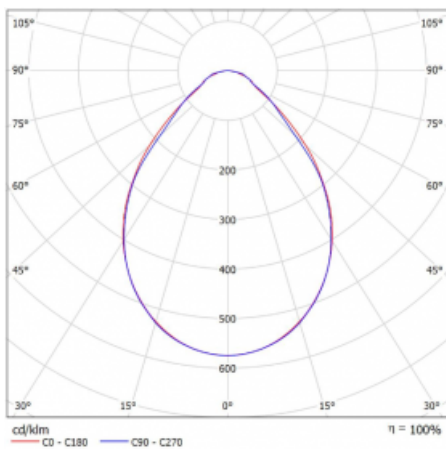

Luminaire

Rofo

250S-K0CI-21GGE/830, W

Type of installation	Recessed
Light distribution	Direct
Luminaire shape	Linear
Colour of the luminaires	White
Material	Aluminium
Lifetime	L90/B50 60 000 hours
Warranty	5 years
Description of luminaires	Luminaire recessed
item description	Initial/Final profile; Knauf; Adels connector
Dimensions	1200 mm × 100 mm × 62 mm
Light source	LED MODUL

Curve

Type of optical system	Microprisma
Luminous flux*	2450 lm
Colour Temperature	3000 K warm white
Luminous efficacy	127 lm/W
MacAdam Light source	2
Colour rendering index	80
UGR max. X=4H Y=8H, ρ=70,50,20	19.1