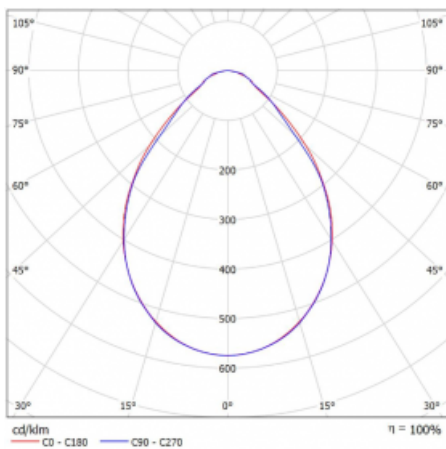

Luminaire

Rofo

250S-K0CI-21GGD/840, W

Curve

Type of installation	Recessed
Light distribution	Direct
Luminaire shape	Linear
Colour of the luminaires	White
Material	Aluminium
Lifetime	L90/B50 60 000 hours
Warranty	5 years
Description of luminaires	Luminaire recessed
item description	Initial/Final profile; Knauf; Adels connector
Dimensions	1200 mm × 100 mm × 62 mm
Light source	LED MODUL
Type of optical system	Microprisma
Luminous flux*	2450 lm
Colour Temperature	4000 K cool white
Luminous efficacy	132 lm/W
MacAdam Light source	2
Colour rendering index	80
UGR max. X=4H Y=8H, ρ=70,50,20	19.1

Luminaire power input*	18.5 W
Connection of the luminaires	DALI
Electrical voltage	220-240V
Frequency	50/60Hz

  IP 40

*±10 %