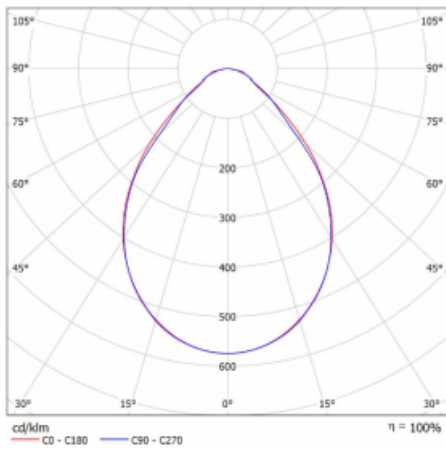

# Rofo

250S-K0CI-21GGD/830, W

Type of installation	Recessed
Light distribution	Direct
Luminaire shape	Linear
Colour of the luminaires	White
Material	Aluminium
Lifetime	L90/B50 60 000 hours
Warranty	5 years
Description of luminaires	Luminaire recessed
item description	Initial/Final profile; Knauf; Adels connector
Dimensions	1200 mm × 100 mm × 62 mm
Light source	LED MODUL

**Curve**

Type of optical system	Microprisma
Luminous flux*	2450 lm
Colour Temperature	3000 K warm white
Luminous efficacy	127 lm/W
MacAdam Light source	2
Colour rendering index	80
UGR max. X=4H Y=8H, $\rho=70,50,20$	19.1